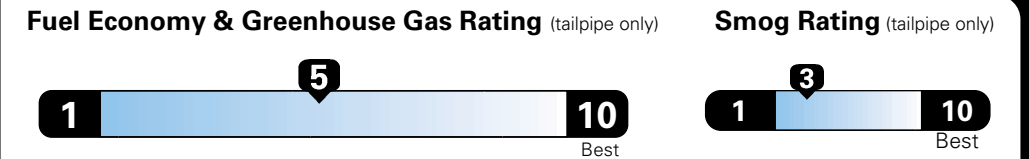

This vehicle emits 357 grams CO2 per mile. The best emits 0 grams per mile (tailpipe only). Producing and distributing fuel also creates emissions; learn more at fuelconomy.gov.

Actual results will vary for many reasons, including driving conditions and how you drive and maintain your vehicle. The average new vehicle gets 27 MPG and cost $6,750 to fuel over 5 years. Cost estimates are based on 15,000 miles per year at $2.40 per gallon. This is a dual fueled automobile. MPGe is miles per gasoline gallon equivalent. Vehicle emissions are a significant cause of climate change and smog.

fuelconomy.gov

Calculate personalized estimates and compare vehicles

GOVERNMENT 5-STAR SAFETY RATINGS

Overall Vehicle Score	Not Rated	
Frontal Crash	Driver Passenger	★★★★
Based on the risk of injury in a frontal impact. Should ONLY be compared to other vehicles of similar size and weight.		
Side Crash	Front seat Rear seat	Not Rated Not Rated
Based on the risk of injury in a side impact.		
Rollover	★★★★	
Based on the risk of rollover in a single-vehicle crash.		

Star ratings range from 1 to 5 stars (★★★★★) with 5 being the highest. Source: National Highway Traffic Safety Administration (NHTSA) www.safercar.gov or 1-888-327-4236

The safety ratings above are based on Federal Government tests of particular vehicles equipped with certain features and options. The performance of this vehicle may differ.

PARTS CONTENT INFORMATION

FOR VEHICLES IN THIS CARLINE:
U.S./CANADIAN PARTS CONTENT: 22%
MAJOR SOURCES OF FOREIGN PARTS CONTENT:
ITALY : 62%
NOTE: PARTS CONTENT DOES NOT INCLUDE FINAL ASSEMBLY, DISTRIBUTION, OR OTHER NON-PARTS COSTS.
FOR THIS VEHICLE:
FINAL ASSEMBLY POINT:
MELFI, ITALY
COUNTRY OF ORIGIN:
ENGINE: UNITED STATES
TRANSMISSION: UNITED STATES

VEHICLE PROTECTION
A PRODUCT OF FCA US LLC

Ask for Mopar Vehicle Protection for your vehicle. We Built It. We Back It.