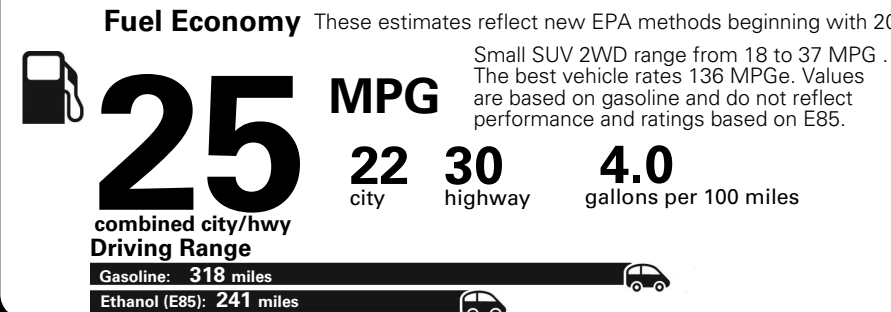

Popular Equipment Group $595
115-Volt Auxiliary Power Outlet
40 / 20 / 40 Rear Seat with Trunk Pass-Thru
Power 4-Way Driver Lumbar Adjust
Power 8-Way Driver Seat and Manual 4-Way Pass Seat
Auto-Dimming Rear View Mirror

2.4-Liter I4 MultiAir® Engine $1,530
Flex Fuel Vehicle
Gloss Black Steering Wheel Bezel
Federal Emissions

Destination Charge $1,495

TOTAL PRICE: * $26,510

WARRANTY COVERAGE
5-year or 60,000-mile Powertrain Limited Warranty.
3-year or 36,000-mile Basic Limited Warranty.
Ask Dealer for a copy of the limited warranties or see your owner's manual for details.

**5 YEAR / 60,000 MILE
POWERTRAIN WARRANTY**

Assembly Point/Port of Entry: JACKSONVILLE, FLORIDA U.S.A. S.L. SHIP TO: SOLD TO:
VIN: ZAC-CJABB6JP-J52730 L4-VON: 9444 1120

THIS LABEL IS ADDED TO THIS VEHICLE TO COMPLY WITH FEDERAL LAW. THE LABEL CANNOT BE REMOVED OR ALTERED PRIOR TO DELIVERY TO THE ULTIMATE PURCHASER.

* STATE AND/OR LOCAL TAXES IF ANY, LICENSE AND TITLE FEES AND DEALER SUPPLIED AND INSTALLED OPTIONS AND ACCESSORIES ARE NOT INCLUDED IN THIS PRICE. DISCOUNT, IF ANY, IS BASED ON PRICE OF OPTIONS IF PURCHASED SEPARATELY.

Fuel Economy and Environment

**E85 Flexible Fuel Vehicle
Gasoline-Ethanol (E85)**

**You spend
$500
in fuel costs
over 5 years
compared to the
average new vehicle.**

**Annual fuel cost
$1,450**