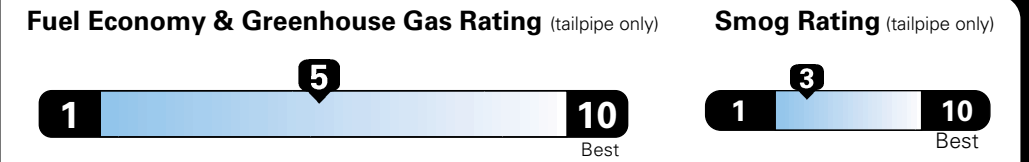

MANUFACTURER'S SUGGESTED RETAIL PRICE OF THIS MODEL INCLUDING DEALER PREPARATION

Base Price: \$22,095

JEOP RENEGADE LATITUDE 4X2
Exterior Color: Granite Crystal Metallic Clear-Coat Exterior Paint
Interior Color: Black Interior Colors
Interior: Premium Cloth Bucket Seats
Engine: 2.4-Liter I4 MultiAir® Engine
Transmission: 9-Speed 948TE Automatic Transmission

For more information visit: www.jeep.com
 or call 1-877-IAM-JEEP

FCA US LLC

Fuel Economy and Environment

**E85 Flexible Fuel Vehicle
 Gasoline-Ethanol (E85)**

You spend \$500
 in fuel costs over 5 years compared to the average new vehicle.

Annual fuel cost \$1,450

Actual results will vary for many reasons, including driving conditions and how you drive and maintain your vehicle. The average new vehicle gets 27 MPG and cost \$6,750 to fuel over 5 years. Cost estimates are based on 15,000 miles per year at \$2.40 per gallon. This is a dual fueled automobile. MPGe is miles per gasoline gallon equivalent. Vehicle emissions are a significant cause of climate change and smog.