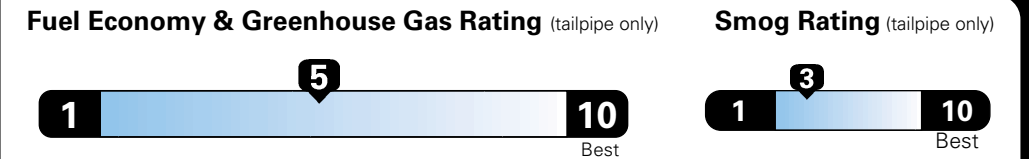

MANUFACTURER'S SUGGESTED RETAIL PRICE OF THIS MODEL INCLUDING DEALER PREPARATION

Base Price: \$22,095

JEOP RENEGADE LATITUDE 4X2
Exterior Color: Granite Crystal Metallic Clear-Coat Exterior Paint
Interior Color: Black Interior Colors
Interior: Premium Cloth Bucket Seats
Engine: 2.4-Liter I4 MultiAir® Engine
Transmission: 9-Speed 948TE Automatic Transmission

For more information visit: www.jeep.com
 or call 1-877-IAM-JEEP

FCA US LLC

Fuel Economy and Environment

**Flexible Fuel Vehicle
 Gasoline-Ethanol (E85)**

**You spend
 \$500**
 in fuel costs
 over 5 years
 compared to the
 average new vehicle.

**Annual fuel cost
 \$1,450**

Actual results will vary for many reasons, including driving conditions and how you drive and maintain your vehicle. The average new vehicle gets 27 MPG and cost \$6,750 to fuel over 5 years. Cost estimates are based on 15,000 miles per year at \$2.40 per gallon. This is a dual fueled automobile. MPGe is miles per gasoline gallon equivalent. Vehicle emissions are a significant cause of climate change and smog.