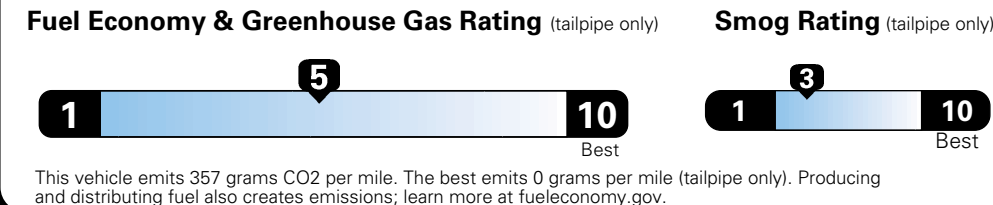

MANUFACTURER'S SUGGESTED RETAIL PRICE OF THIS MODEL INCLUDING DEALER PREPARATION

Base Price: \$22,095

JEOP RENEGADE LATITUDE 4X2
Exterior Color: Granite Crystal Metallic Clear-Coat Exterior Paint
Interior Color: Black Interior Colors
Interior: Premium Cloth Bucket Seats
Engine: 2.4-Liter I4 MultiAir® Engine
Transmission: 9-Speed 948TE Automatic Transmission

For more information visit: www.jeep.com
 or call 1-877-IAM-JEEP

FCA US LLC

Fuel Economy and Environment

**Flexible Fuel Vehicle
 Gasoline-Ethanol (E85)**

**You spend
 \$500
 in fuel costs
 over 5 years
 compared to the
 average new vehicle.**

**Annual fuel cost
 \$1,450**

Actual results will vary for many reasons, including driving conditions and how you drive and maintain your vehicle. The average new vehicle gets 27 MPG and cost \$6,750 to fuel over 5 years. Cost estimates are based on 15,000 miles per year at \$2.40 per gallon. This is a dual fueled automobile. MPGe is miles per gasoline gallon equivalent. Vehicle emissions are a significant cause of climate change and smog.