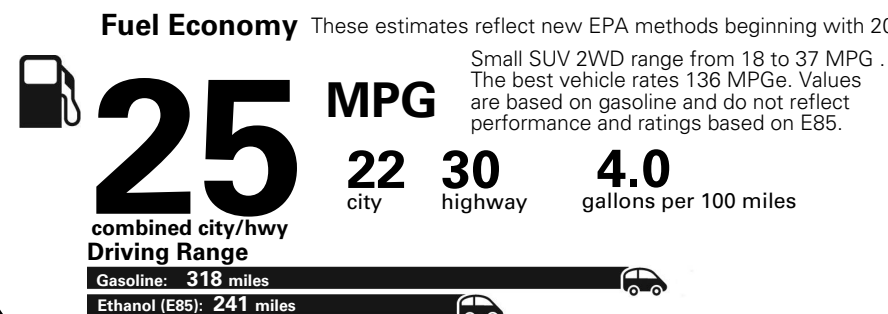

MANUFACTURER'S SUGGESTED RETAIL PRICE OF THIS MODEL INCLUDING DEALER PREPARATION

Base Price: \$22,095

JEOP RENEGADE LATITUDE 4X2
Exterior Color: Granite Crystal Metallic Clear-Coat Exterior Paint
Interior Color: Black Interior Colors
Interior: Premium Cloth Bucket Seats
Engine: 2.4-Liter I4 MultiAir® Engine
Transmission: 9-Speed 948TE Automatic Transmission

For more information visit: www.jeep.com
 or call 1-877-IAM-JEEP

FCA US LLC

Fuel Economy and Environment

**Flexible Fuel Vehicle
 Gasoline-Ethanol (E85)**

**You spend
 \$500
 in fuel costs
 over 5 years
 compared to the
 average new vehicle.**