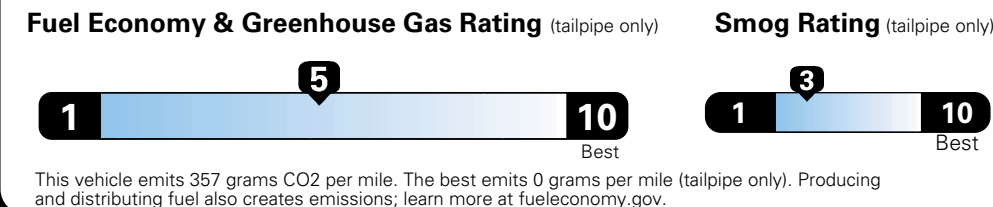

For more information visit: www.jeep.com
 or call 1-877-IAM-JEEP

FCA US LLC

Fuel Economy and Environment

**Flexible Fuel Vehicle
 Gasoline-Ethanol (E85)**

**You spend
 \$500
 in fuel costs
 over 5 years
 compared to the
 average new vehicle.**

**Annual fuel cost
 \$1,450**

Actual results will vary for many reasons, including driving conditions and how you drive and maintain your vehicle. The average new vehicle gets 27 MPG and cost \$6,750 to fuel over 5 years. Cost estimates are based on 15,000 miles per year at \$2.40 per gallon. This is a dual fueled automobile. MPGe is miles per gasoline gallon equivalent. Vehicle emissions are a significant cause of climate change and smog.