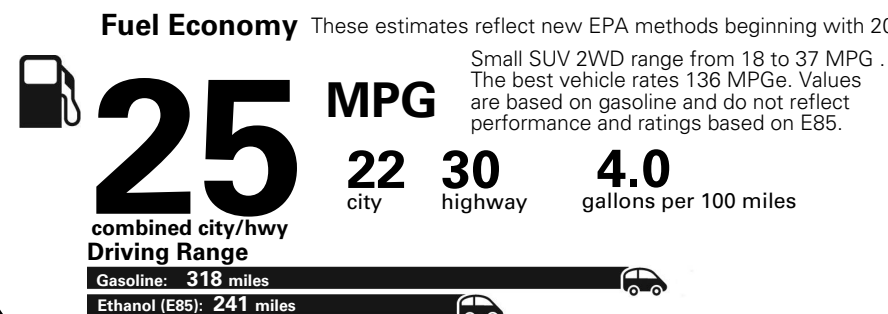

MANUFACTURER'S SUGGESTED RETAIL PRICE OF THIS MODEL INCLUDING DEALER PREPARATION

Base Price: \$22,095

JEOP RENEGADE LATITUDE 4X2
Exterior Color: Jetset Blue Exterior Paint
Interior Color: Black Interior Colors
Interior: Premium Cloth Bucket Seats
Engine: 2.4-Liter I4 MultiAir® Engine
Transmission: 9-Speed 948TE Automatic Transmission

For more information visit: www.jeep.com
 or call 1-877-IAM-JEEP

FCA US LLC

Fuel Economy and Environment

**Flexible Fuel Vehicle
 Gasoline-Ethanol (E85)**

**You spend
 \$500
 in fuel costs
 over 5 years
 compared to the
 average new vehicle.**