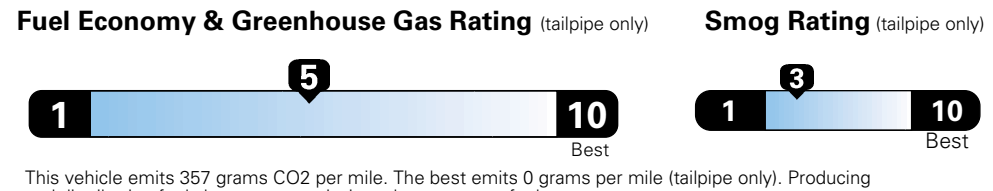

MANUFACTURER'S SUGGESTED RETAIL PRICE OF THIS MODEL INCLUDING DEALER PREPARATION

Base Price: \$22,095

JEOP RENEGADE LATITUDE 4X2
Exterior Color: Glacier Metallic Exterior Paint
Interior Color: Black / Ski Gray Interior Color
Interior: Premium Cloth Bucket Seats
Engine: 2.4-Liter I4 MultiAir® Engine
Transmission: 9-Speed 948TE Automatic Transmission

For more information visit: www.jeep.com
 or call 1-877-IAM-JEEP

FCA US LLC

Fuel Economy and Environment

**Flexible Fuel Vehicle
 Gasoline-Ethanol (E85)**

**You spend
 \$500**
 in fuel costs
 over 5 years
 compared to the
 average new vehicle.

Actual results will vary for many reasons, including driving conditions and how you drive and maintain your vehicle. The average new vehicle gets 27 MPG and cost \$6,750 to fuel over 5 years. Cost estimates are based on 15,000 miles per year at \$2.40 per gallon. This is a dual fueled automobile. MPGe is miles per gasoline gallon equivalent. Vehicle emissions are a significant cause of climate change and smog.