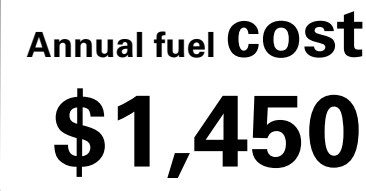

MANUFACTURER'S SUGGESTED RETAIL PRICE OF THIS MODEL INCLUDING DEALER PREPARATION

Base Price: \$22,095

JEOP RENEGADE LATITUDE 4X2
Exterior Color: Glacier Metallic Exterior Paint
Interior Color: Black / Ski Gray Interior Color
Interior: Premium Cloth Bucket Seats
Engine: 2.4-Liter I4 MultiAir® Engine
Transmission: 9-Speed 948TE Automatic Transmission

For more information visit: www.jeep.com
 or call 1-877-IAM-JEEP

FCA US LLC

Fuel Economy and Environment

**Flexible Fuel Vehicle
 Gasoline-Ethanol (E85)**

**You spend
 \$500**
 in fuel costs
 over 5 years
 compared to the
 average new vehicle.

Actual results will vary for many reasons, including driving conditions and how you drive and maintain your vehicle. The average new vehicle gets 27 MPG and cost \$6,750 to fuel over 5 years. Cost estimates are based on 15,000 miles per year at \$2.40 per gallon. This is a dual fueled automobile. MPGe is miles per gasoline gallon equivalent. Vehicle emissions are a significant cause of climate change and smog.