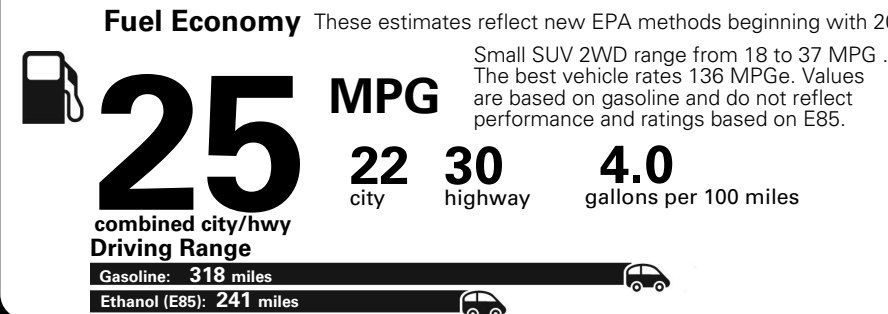

MANUFACTURER'S SUGGESTED RETAIL PRICE OF THIS MODEL INCLUDING DEALER PREPARATION

Base Price: \$22,095

JEOP RENEGADE LATITUDE 4X2
Exterior Color: Glacier Metallic Exterior Paint
Interior Color: Black / Ski Gray Interior Color
Interior: Premium Cloth Bucket Seats
Engine: 2.4-Liter I4 MultiAir® Engine
Transmission: 9-Speed 948TE Automatic Transmission

For more information visit: www.jeep.com
 or call 1-877-IAM-JEEP

FCA US LLC

Fuel Economy and Environment

**Flexible Fuel Vehicle
 Gasoline-Ethanol (E85)**

**You spend
 \$500**
 in fuel costs
 over 5 years
 compared to the
 average new vehicle.