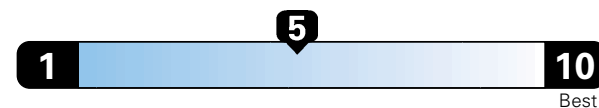

2018 MODEL YEAR

Jeep® RENEGADE LATITUDE FWD

For more information visit: www.jeep.com
or call 1-877-IAM-JEEP

FCA US LLC

THIS VEHICLE IS MANUFACTURED TO MEET SPECIFIC UNITED STATES REQUIREMENTS. THIS VEHICLE IS NOT MANUFACTURED FOR SALE OR REGISTRATION OUTSIDE OF THE UNITED STATES.

MANUFACTURER'S SUGGESTED RETAIL PRICE OF THIS MODEL INCLUDING DEALER PREPARATION

Base Price: $22,095

JEOP RENEGADE LATITUDE 4X2
Exterior Color: Anvil Exterior Paint
Interior Color: Black Interior Colors
Interior: Premium Cloth Bucket Seats
Engine: 2.4L I4 M-Air Engine
Transmission: 9-Speed 948TE Automatic Transmission
STANDARD EQUIPMENT (UNLESS REPLACED BY OPTIONAL EQUIPMENT)
FUNCTIONAL/SAFETY FEATURES

- Advanced Multistage Front Airbags
- Supplemental Side-Curtain Front and Rear Airbags
- Supplemental Front Seat-Mounted Side Airbags
- ParkView® Rear Back Up Camera
- Keyless Go Push Button Start
- Anti-Lock 4-Wheel Disc Brakes
- Electric Park Brake
- Electronic Stability Control
- Electronic Roll Mitigation
- All Speed Traction Control
- Speed Control
- Electric Power Steering
- Capless Fuel Fill
- Daytime Running Lamp System
- Hill Start Assist
- Tire Pressure Monitoring Display
- Rear Window Wiper / Washer
- Variable Intermittent Windshield Wipers

INTERIOR FEATURES

- Uconnect® 4 with 7-Inch Display
- Apple CarPlay® Capable
- Google Android Auto™ Capable
- Media Hub (USB, Aux)
- Integrated Voice Command with Bluetooth®
- 6-Speakers
- SiriusXM® with 1-Yr Radio Subscription
- For More Information, Call 800-643-2112
- A/C Auto Temperature Control with Dual Zone Control
- Steering Wheel Mounted Audio Controls
- Premium Wrapped Steering Wheel
- Tilt / Telescope Steering Column
- Cluster 3.5-Inch TFT Monochrome Display
- Ambient LED Interior Lighting
- Manual 6-Way Driver Seat and 4-Way Pass Seat