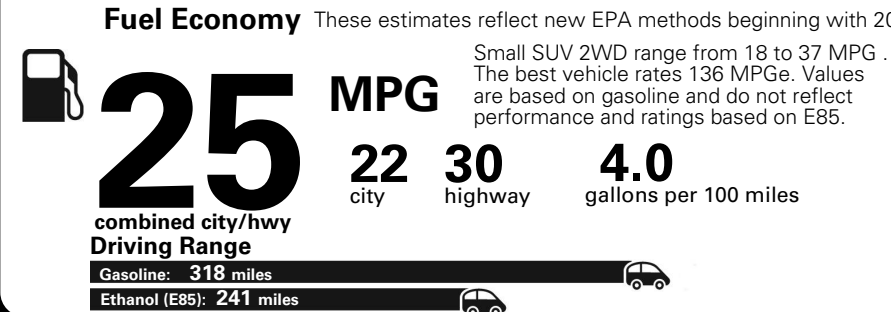

MANUFACTURER'S SUGGESTED RETAIL PRICE OF THIS MODEL INCLUDING DEALER PREPARATION

Base Price: \$22,095

JEOP RENEGADE LATITUDE 4X2
Exterior Color: Glacier Metallic Exterior Paint
Interior Color: Black Interior Colors
Interior: Deluxe Cloth High-Back Bucket Seats
Engine: 2.4-Liter I4 MultiAir® Engine
Transmission: 9-Speed 948TE Automatic Transmission
STANDARD EQUIPMENT (UNLESS REPLACED BY OPTIONAL EQUIPMENT)

Fuel Economy and Environment

E85 Flexible Fuel Vehicle Gasoline-Ethanol (E85)

You spend \$500
 in fuel costs over 5 years compared to the average new vehicle.

Annual fuel cost \$1,450

Actual results will vary for many reasons, including driving conditions and how you drive and maintain your vehicle. The average new vehicle gets 27 MPG and cost \$6,750 to fuel over 5 years. Cost estimates are based on 15,000 miles per year at \$2.40 per gallon. This is a dual fueled automobile. MPGe is miles per gasoline gallon equivalent. Vehicle emissions are a significant cause of climate change and smog.