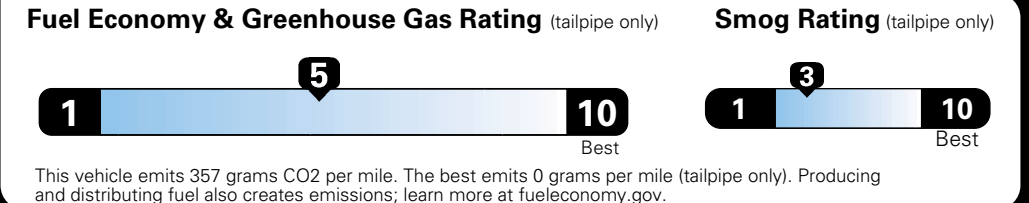

MANUFACTURER'S SUGGESTED RETAIL PRICE OF THIS MODEL INCLUDING DEALER PREPARATION

Base Price: \$22,095

JEOP RENEGADE LATITUDE 4X2
Exterior Color: Glacier Metallic Exterior Paint
Interior Color: Black Interior Colors
Interior: Deluxe Cloth High-Back Bucket Seats
Engine: 2.4-Liter I4 MultiAir® Engine
Transmission: 9-Speed 948TE Automatic Transmission
STANDARD EQUIPMENT (UNLESS REPLACED BY OPTIONAL EQUIPMENT)

Fuel Economy and Environment

E85 Flexible Fuel Vehicle Gasoline-Ethanol (E85)

You spend \$500
 in fuel costs over 5 years compared to the average new vehicle.

Annual fuel cost \$1,450

Actual results will vary for many reasons, including driving conditions and how you drive and maintain your vehicle. The average new vehicle gets 27 MPG and cost \$6,750 to fuel over 5 years. Cost estimates are based on 15,000 miles per year at \$2.40 per gallon. This is a dual fueled automobile. MPGe is miles per gasoline gallon equivalent. Vehicle emissions are a significant cause of climate change and smog.