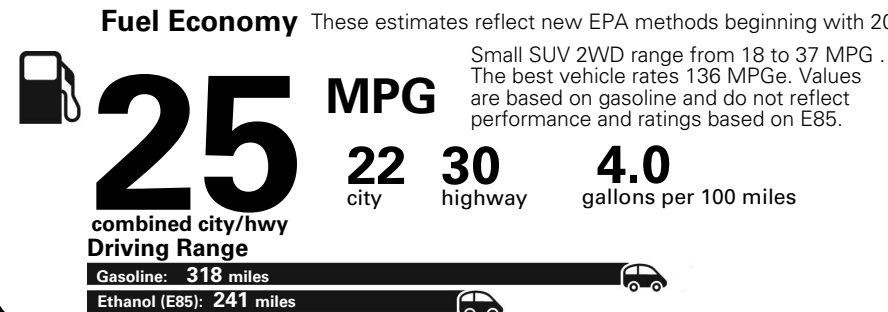

MANUFACTURER'S SUGGESTED RETAIL PRICE OF THIS MODEL INCLUDING DEALER PREPARATION

Base Price: \$22,095

JEOP RENEGADE LATITUDE 4X2
Exterior Color: Granite Crystal Metallic Clear-Coat Exterior Paint
Interior Color: Black Interior Colors
Interior: Deluxe Cloth High-Back Bucket Seats
Engine: 2.4-Liter I4 MultiAir® Engine
Transmission: 9-Speed 948TE Automatic Transmission

Fuel Economy and Environment

**Flexible Fuel Vehicle
 Gasoline-Ethanol (E85)**

**You spend
 \$500
 in fuel costs
 over 5 years
 compared to the
 average new vehicle.**

**Annual fuel cost
 \$1,450**

Actual results will vary for many reasons, including driving conditions and how you drive and maintain your vehicle. The average new vehicle gets 27 MPG and cost \$6,750 to fuel over 5 years. Cost estimates are based on 15,000 miles per year at \$2.40 per gallon. This is a dual fueled automobile. MPGe is miles per gasoline gallon equivalent. Vehicle emissions are a significant cause of climate change and smog.