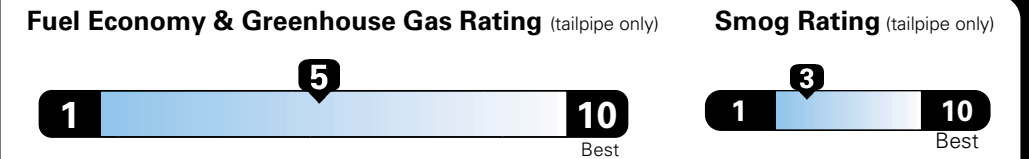

MANUFACTURER'S SUGGESTED RETAIL PRICE OF THIS MODEL INCLUDING DEALER PREPARATION

Base Price: \$22,095

JEOP RENEGADE LATITUDE 4X2
Exterior Color: Granite Crystal Metallic Clear-Coat Exterior Paint
Interior Color: Black Interior Colors
Interior: Deluxe Cloth High-Back Bucket Seats
Engine: 2.4-Liter I4 MultiAir® Engine
Transmission: 9-Speed 948TE Automatic Transmission

Fuel Economy and Environment

**Flexible Fuel Vehicle
 Gasoline-Ethanol (E85)**

**You spend
 \$500
 in fuel costs
 over 5 years
 compared to the
 average new vehicle.**

**Annual fuel cost
 \$1,450**

Actual results will vary for many reasons, including driving conditions and how you drive and maintain your vehicle. The average new vehicle gets 27 MPG and cost \$6,750 to fuel over 5 years. Cost estimates are based on 15,000 miles per year at \$2.40 per gallon. This is a dual fueled automobile. MPGe is miles per gasoline gallon equivalent. Vehicle emissions are a significant cause of climate change and smog.