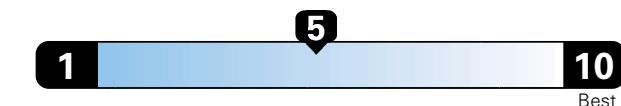

2018 MODEL YEAR

Jeep RENEGADE LATITUDE FWD

For more information visit: www.jeep.com
or call 1-877-IAM-JEEP

FCA US LLC

THIS VEHICLE IS MANUFACTURED TO MEET SPECIFIC UNITED STATES REQUIREMENTS. THIS VEHICLE IS NOT MANUFACTURED FOR SALE OR REGISTRATION OUTSIDE OF THE UNITED STATES.

MANUFACTURER'S SUGGESTED RETAIL PRICE OF THIS MODEL INCLUDING DEALER PREPARATION

Base Price: $22,095

JEOP RENEGADE LATITUDE 4X2
Exterior Color: Hypergreen Clear-Coat Exterior Paint
Interior Color: Black Interior Colors
Interior: Premium Cloth Bucket Seats
Engine: 2.4L I4 M-Air Engine
Transmission: 9-Speed 948TE Automatic Transmission
STANDARD EQUIPMENT (UNLESS REPLACED BY OPTIONAL EQUIPMENT)
FUNCTIONAL/SAFETY FEATURES

- Advanced Multistage Front Airbags
- Supplemental Side-Curtain Front and Rear Airbags
- Supplemental Front Seat-Mounted Side Airbags
- ParkView® Rear Back Up Camera
- Keyless Go Push Button Start
- Anti-Lock 4-Wheel Disc Brakes
- Electric Park Brake
- Electronic Stability Control
- Electronic Roll Mitigation
- All Speed Traction Control
- Speed Control
- Electric Power Steering
- Capless Fuel Fill
- Daytime Running Lamp System
- Hill Start Assist
- Tire Pressure Monitoring Display
- Rear Window Wiper / Washer
- Variable Intermittent Windshield Wipers

INTERIOR FEATURES