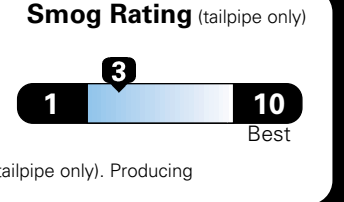

EPA DOT Fuel Economy and Environment

Flexible Fuel Vehicle Gasoline-Ethanol (E85)

You spend \$500
 in fuel costs over 5 years compared to the average new vehicle.

Annual fuel cost \$1,450

Actual results will vary for many reasons, including driving conditions and how you drive and maintain your vehicle. The average new vehicle gets 27 MPG and cost \$6,750 to fuel over 5 years. Cost estimates are based on 15,000 miles per year at \$2.40 per gallon. This is a dual fueled automobile. MPGe is miles per gasoline gallon equivalent. Vehicle emissions are a significant cause of climate change and smog.