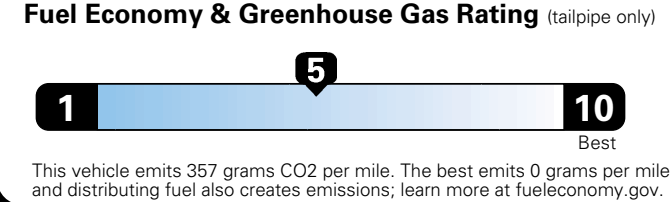

MANUFACTURER'S SUGGESTED RETAIL PRICE OF THIS MODEL INCLUDING DEALER PREPARATION

Base Price: \$22,095

JEOP RENEGADE LATITUDE 4X2
Exterior Color: Solar Yellow Exterior Paint
Interior Color: Black Interior Colors
Interior: Deluxe Cloth High-Back Bucket Seats
Engine: 2.4-Liter I4 MultiAir® Engine
Transmission: 9-Speed 948TE Automatic Transmission

EPA DOT Fuel Economy and Environment

Flexible Fuel Vehicle Gasoline-Ethanol (E85)

You spend \$500
 in fuel costs over 5 years compared to the average new vehicle.

Annual fuel cost \$1,450

Actual results will vary for many reasons, including driving conditions and how you drive and maintain your vehicle. The average new vehicle gets 27 MPG and cost \$6,750 to fuel over 5 years. Cost estimates are based on 15,000 miles per year at \$2.40 per gallon. This is a dual fueled automobile. MPGe is miles per gasoline gallon equivalent. Vehicle emissions are a significant cause of climate change and smog.