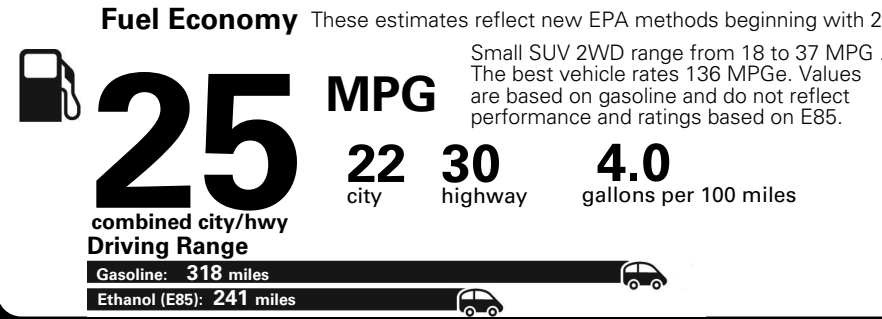

MANUFACTURER'S SUGGESTED RETAIL PRICE OF THIS MODEL INCLUDING DEALER PREPARATION

Base Price: \$22,095

JEOP RENEGADE LATITUDE 4X2
Exterior Color: Solar Yellow Exterior Paint
Interior Color: Black Interior Colors
Interior: Deluxe Cloth High-Back Bucket Seats
Engine: 2.4-Liter I4 MultiAir® Engine
Transmission: 9-Speed 948TE Automatic Transmission

EPA DOT Fuel Economy and Environment

Flexible Fuel Vehicle Gasoline-Ethanol (E85)

You spend \$500
 in fuel costs over 5 years compared to the average new vehicle.

Annual fuel cost \$1,450

Actual results will vary for many reasons, including driving conditions and how you drive and maintain your vehicle. The average new vehicle gets 27 MPG and cost \$6,750 to fuel over 5 years. Cost estimates are based on 15,000 miles per year at \$2.40 per gallon. This is a dual fueled automobile. MPGe is miles per gasoline gallon equivalent. Vehicle emissions are a significant cause of climate change and smog.