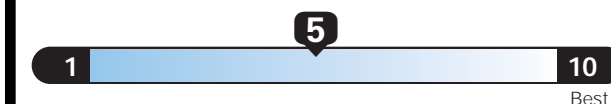

This vehicle emits 357 grams CO2 per mile. The best emits 0 grams per mile (tailpipe only). Producing and distributing fuel also creates emissions; learn more at fuel economy.gov

Actual results will vary for many reasons, including driving conditions and how you drive and maintain your vehicle. The average new vehicle gets 26 MPG and cost $7,000 to fuel over 5 years. Cost estimates are based on 15,000 miles per year at $2.45 per gallon. This is a dual fueled automobile. MPGe is miles per gasoline gallon equivalent. Vehicle emissions are a significant cause of climate change and smog.

fuel economy.gov

Calculate personalized estimates and compare vehicles

Smartphone
QR Code™