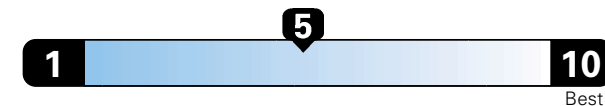

MANUFACTURER'S SUGGESTED RETAIL PRICE OF THIS MODEL INCLUDING DEALER PREPARATION

**Base Price: \$21,845**

**JEOP RENEGADE LATITUDE 4X2**  
**Exterior Color:** Colorado Red Exterior Paint  
**Interior Color:** Black Interior Colors  
**Interior:** Premium Cloth Bucket Seats  
**Engine:** 2.4L I4 M-Air Engine  
**Transmission:** 9-Speed 948TE Automatic Transmission

**4.0** gallons per 100 miles

**You spend**

**\$500**

**in fuel costs  
 over 5 years**  
 compared to the  
 average new vehicle.

**Annual fuel cost**

**\$1,450**

**Fuel Economy & Greenhouse Gas Rating** (tailpipe only)