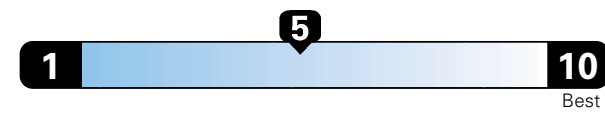

2018 MODEL YEAR

Jeep RENEGADE LATITUDE ALTITUDE FWD

For more information visit: www.jeep.com
or call 1-877-IAM-JEEP

FCA US LLC

THIS VEHICLE IS MANUFACTURED TO MEET SPECIFIC UNITED STATES REQUIREMENTS. THIS VEHICLE IS NOT MANUFACTURED FOR SALE OR REGISTRATION OUTSIDE OF THE UNITED STATES.

MANUFACTURER'S SUGGESTED RETAIL PRICE OF THIS MODEL INCLUDING DEALER PREPARATION

Base Price: $21,845

JEOP RENEGADE LATITUDE 4X2
Exterior Color: Granite Crystal Metallic Clear-Coat Exterior Paint
Interior Color: Black Interior Colors
Interior: Deluxe Cloth High-Back Bucket Seats
Engine: 2.4L I4 M-Air Engine
Transmission: 9-Speed 948TE Automatic Transmission

STANDARD EQUIPMENT (UNLESS REPLACED BY OPTIONAL EQUIPMENT)