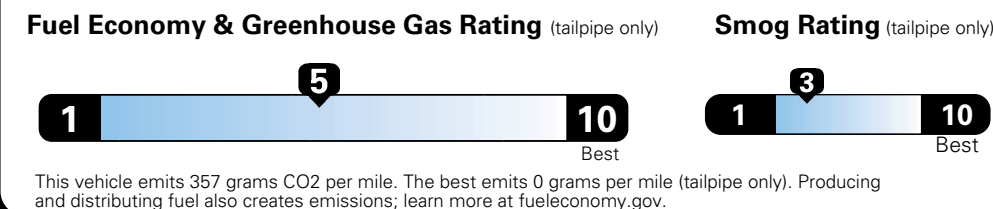

## Fuel Economy and Environment

**Flexible Fuel Vehicle  
 Gasoline-Ethanol (E85)**

**You spend  
 \$500**  
 in fuel costs  
 over 5 years  
 compared to the  
 average new vehicle.

**Annual fuel cost  
 \$1,450**