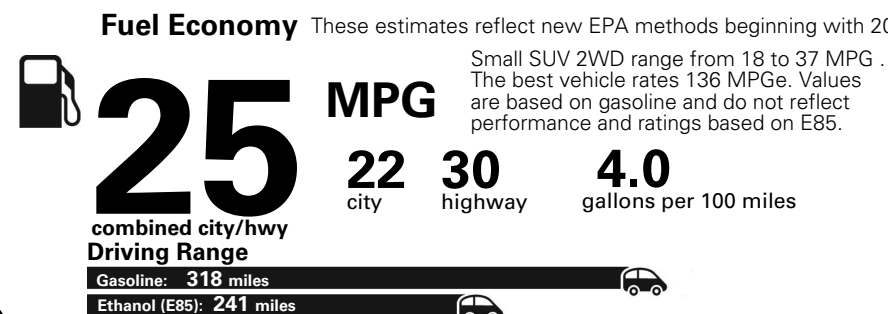

TOTAL PRICE: * $25,170

WARRANTY COVERAGE
5-year or 60,000-mile Powertrain Limited Warranty.
3-year or 36,000-mile Basic Limited Warranty.
Ask Dealer for a copy of the limited warranties or see your owner's manual for details.

**5 YEAR / 60,000 MILE
POWERTRAIN WARRANTY**

Assembly Point/Port of Entry: BALTIMORE, MARYLAND, U.S.A. S.L. SHIP TO: SOLD TO:
VIN: ZAC-CJABB7JP-H06926 L4-VON: 1917 0322

THIS LABEL IS ADDED TO THIS VEHICLE TO COMPLY WITH FEDERAL LAW. THE LABEL CANNOT BE REMOVED OR ALTERED PRIOR TO DELIVERY TO THE ULTIMATE PURCHASER.

* STATE AND/OR LOCAL TAXES IF ANY, LICENSE AND TITLE FEES AND DEALER SUPPLIED AND INSTALLED OPTIONS AND ACCESSORIES ARE NOT INCLUDED IN THIS PRICE. DISCOUNT, IF ANY, IS BASED ON PRICE OF OPTIONS IF PURCHASED SEPARATELY.

For more information visit: www.jeep.com
or call 1-877-IAM-JEEP

FCA US LLC

Fuel Economy and Environment

**Flexible Fuel Vehicle
Gasoline-Ethanol (E85)**

**You spend
$500**
in fuel costs
over 5 years
compared to the
average new vehicle.

**Annual fuel cost
$1,450**