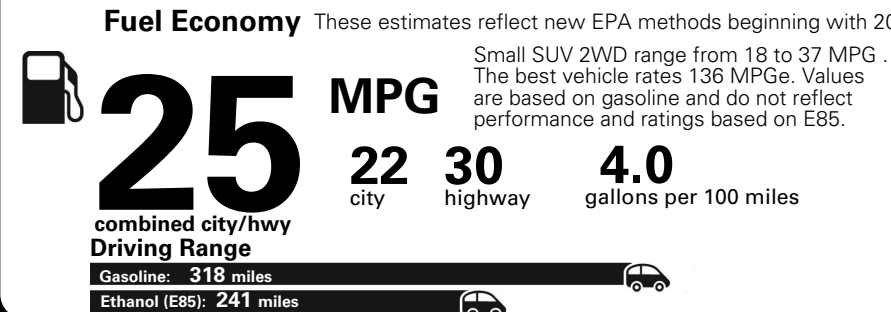

MANUFACTURER'S SUGGESTED RETAIL PRICE OF THIS MODEL INCLUDING DEALER PREPARATION

Base Price: \$21,845

JEEP RENEGADE LATITUDE 4X2
Exterior Color: Colorado Red Exterior Paint
Interior Color: Black Interior Colors
Interior: Premium Cloth Bucket Seats
Engine: 2.4-Liter I4 MultiAir® Engine
Transmission: 9-Speed 948TE Automatic Transmission
STANDARD EQUIPMENT (UNLESS REPLACED BY OPTIONAL EQUIPMENT)

Fuel Economy and Environment

**Flexible Fuel Vehicle
 Gasoline-Ethanol (E85)**

**You spend
 \$500
 in fuel costs
 over 5 years
 compared to the
 average new vehicle.**

**Annual fuel cost
 \$1,450**

Actual results will vary for many reasons, including driving conditions and how you drive and maintain your vehicle. The average new vehicle gets 27 MPG and cost \$6,750 to fuel over 5 years. Cost estimates are based on 15,000 miles per year at \$2.40 per gallon. This is a dual fueled automobile. MPGe is miles per gasoline gallon equivalent. Vehicle emissions are a significant cause of climate change and smog.