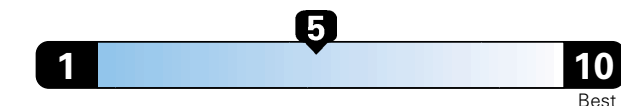

MANUFACTURER'S SUGGESTED RETAIL PRICE OF THIS MODEL INCLUDING DEALER PREPARATION

**Base Price: \$21,845**

**JEOP RENEGADE LATITUDE 4X2**  
**Exterior Color:** Jetset Blue Exterior Paint  
**Interior Color:** Black Interior Colors  
**Interior:** Premium Cloth Bucket Seats  
**Engine:** 2.4L I4 M-Air Engine  
**Transmission:** 9-Speed 948TE Automatic Transmission

Small SUV 2WD range from 18 to 37 MPG .  
 The best vehicle rates 136 MPGe.

**You spend \$500**  
**in fuel costs over 5 years**  
 compared to the average new vehicle.

**Annual fuel cost \$1,450**

**Fuel Economy & Greenhouse Gas Rating** (tailpipe only)