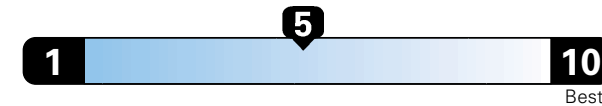

2018 MODEL YEAR

Jeep RENEGADE LATITUDE FWD

For more information visit: www.jeep.com
or call 1-877-IAM-JEEP

FCA US LLC

THIS VEHICLE IS MANUFACTURED TO MEET SPECIFIC UNITED STATES REQUIREMENTS. THIS VEHICLE IS NOT MANUFACTURED FOR SALE OR REGISTRATION OUTSIDE OF THE UNITED STATES.

MANUFACTURER'S SUGGESTED RETAIL PRICE OF THIS MODEL INCLUDING DEALER PREPARATION

Base Price: $21,945

JEOP RENEGADE LATITUDE 4X2
Exterior Color: Anvil Exterior Paint
Interior Color: Black Interior Colors
Interior: Premium Cloth Bucket Seats
Engine: 2.4-Liter I4 MultiAir® Engine
Transmission: 9-Speed 948TE Automatic Transmission

STANDARD EQUIPMENT (UNLESS REPLACED BY OPTIONAL EQUIPMENT)
FUNCTIONAL/SAFETY FEATURES

Advanced Multistage Front Airbags
Supplemental Side-Curtain Front and Rear Airbags
Supplemental Front Seat-Mounted Side Airbags
ParkView® Rear Back Up Camera
Keyless Go Push Button Start
Anti-Lock 4-Wheel Disc Brakes
Electric Park Brake
Electronic Stability Control
Electronic Roll Mitigation
All Speed Traction Control
Speed Control
Electric Power Steering
Capless Fuel Fill
Daytime Running Lamp System
Hill Start Assist
Tire Pressure Monitoring Display
Rear Window Wiper / Washer
Variable Intermittent Windshield Wipers