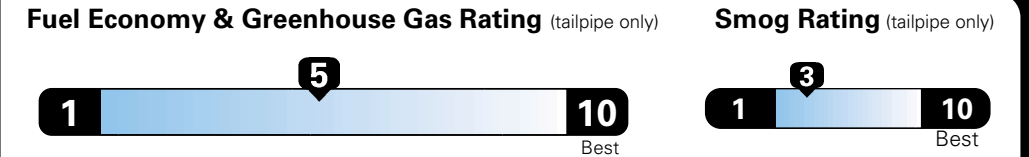

MANUFACTURER'S SUGGESTED RETAIL PRICE OF THIS MODEL INCLUDING DEALER PREPARATION

Base Price: \$21,945

JEOP RENEGADE LATITUDE 4X2
Exterior Color: Alpine White Exterior Paint
Interior Color: Black Interior Colors
Interior: Premium Cloth Bucket Seats
Engine: 2.4-Liter I4 MultiAir® Engine
Transmission: 9-Speed 948TE Automatic Transmission

Fuel Economy and Environment

**Flexible Fuel Vehicle
Gasoline-Ethanol (E85)**

You spend \$500
 in fuel costs over 5 years compared to the average new vehicle.

Annual fuel cost \$1,450

Actual results will vary for many reasons, including driving conditions and how you drive and maintain your vehicle. The average new vehicle gets 27 MPG and cost \$6,750 to fuel over 5 years. Cost estimates are based on 15,000 miles per year at \$2.40 per gallon. This is a dual fueled automobile. MPGe is miles per gasoline gallon equivalent. Vehicle emissions are a significant cause of climate change and smog.