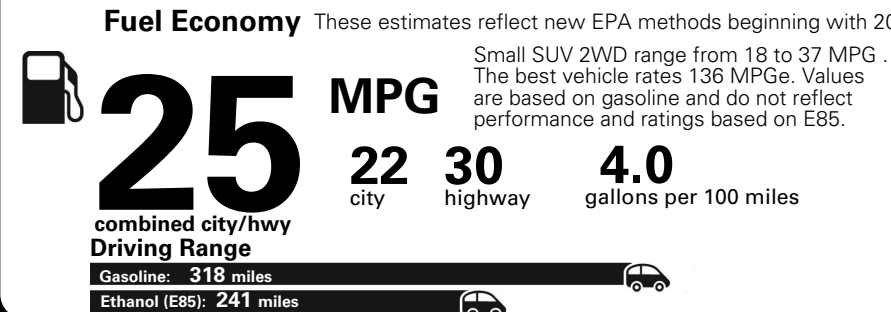

MANUFACTURER'S SUGGESTED RETAIL PRICE OF THIS MODEL INCLUDING DEALER PREPARATION

Base Price: \$21,945

JEOP RENEGADE LATITUDE 4X2
Exterior Color: Alpine White Exterior Paint
Interior Color: Black Interior Colors
Interior: Premium Cloth Bucket Seats
Engine: 2.4-Liter I4 MultiAir® Engine
Transmission: 9-Speed 948TE Automatic Transmission

Fuel Economy and Environment

**Flexible Fuel Vehicle
Gasoline-Ethanol (E85)**

You spend \$500
 in fuel costs over 5 years compared to the average new vehicle.

Annual fuel cost \$1,450

Actual results will vary for many reasons, including driving conditions and how you drive and maintain your vehicle. The average new vehicle gets 27 MPG and cost \$6,750 to fuel over 5 years. Cost estimates are based on 15,000 miles per year at \$2.40 per gallon. This is a dual fueled automobile. MPGe is miles per gasoline gallon equivalent. Vehicle emissions are a significant cause of climate change and smog.