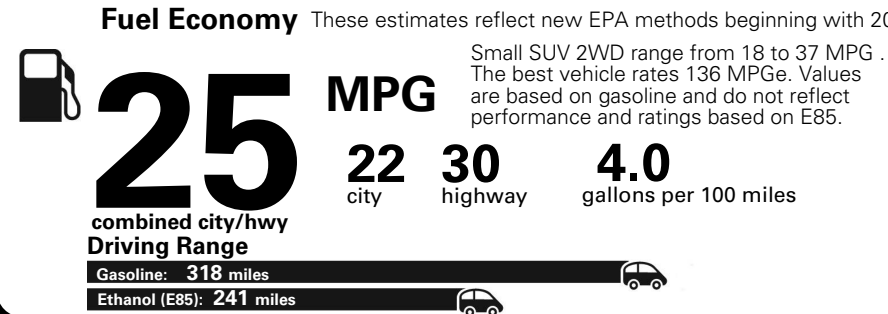

MANUFACTURER'S SUGGESTED RETAIL PRICE OF THIS MODEL INCLUDING DEALER PREPARATION

Base Price: \$21,945

JEEP RENEGADE LATITUDE 4X2
Exterior Color: Alpine White (Vr-296)
Interior Color: Black
Interior: Deluxe Cloth High-Back Bucket Seats
Engine: 2.4L I4 MultiAir Engine
Transmission: 9-Spd 948TE Auto Transmission

Fuel Economy and Environment

**Flexible Fuel Vehicle
Gasoline-Ethanol (E85)**

You spend \$500
 in fuel costs over 5 years compared to the average new vehicle.

Annual fuel cost \$1,450

Actual results will vary for many reasons, including driving conditions and how you drive and maintain your vehicle. The average new vehicle gets 27 MPG and cost \$6,750 to fuel over 5 years. Cost estimates are based on 15,000 miles per year at \$2.40 per gallon. This is a dual fueled automobile. MPGe is miles per gasoline gallon equivalent. Vehicle emissions are a significant cause of climate change and smog.