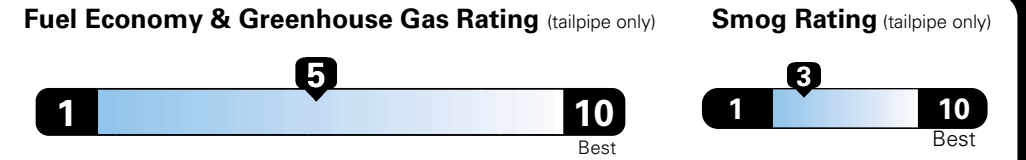

MANUFACTURER'S SUGGESTED RETAIL PRICE OF THIS MODEL INCLUDING DEALER PREPARATION

Base Price: \$21,945

JEEP RENEGADE LATITUDE 4X2
Exterior Color: Alpine White (Vr-296)
Interior Color: Black
Interior: Deluxe Cloth High-Back Bucket Seats
Engine: 2.4L I4 MultiAir Engine
Transmission: 9-Spd 948TE Auto Transmission

Fuel Economy and Environment

**Flexible Fuel Vehicle
Gasoline-Ethanol (E85)**

You spend \$500
 in fuel costs over 5 years compared to the average new vehicle.

Annual fuel cost \$1,450

Actual results will vary for many reasons, including driving conditions and how you drive and maintain your vehicle. The average new vehicle gets 27 MPG and cost \$6,750 to fuel over 5 years. Cost estimates are based on 15,000 miles per year at \$2.40 per gallon. This is a dual fueled automobile. MPGe is miles per gasoline gallon equivalent. Vehicle emissions are a significant cause of climate change and smog.