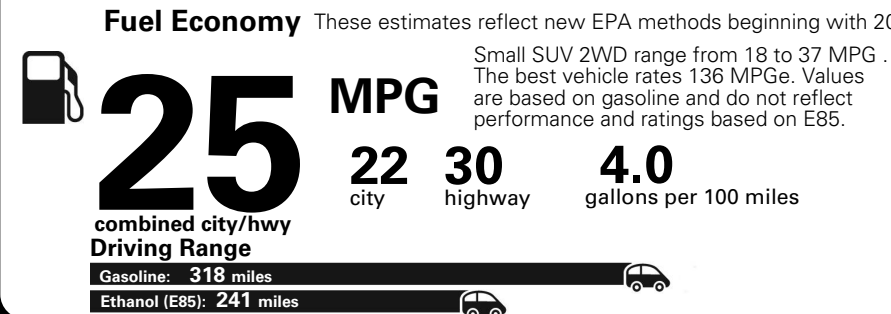

MANUFACTURER'S SUGGESTED RETAIL PRICE OF THIS MODEL INCLUDING DEALER PREPARATION

Base Price: \$21,945

JEOP RENEGADE LATITUDE 4X2
Exterior Color: Omaha Orange Exterior Paint
Interior Color: Black Interior Colors
Interior: Premium Cloth Bucket Seats
Engine: 2.4-Liter I4 MultiAir® Engine
Transmission: 9-Speed 948TE Automatic Transmission

For more information visit: www.jeep.com
 or call 1-877-IAM-JEEP

FCA US LLC

Fuel Economy and Environment

**Flexible Fuel Vehicle
 Gasoline-Ethanol (E85)**

**You spend
 \$500**
 in fuel costs
 over 5 years
 compared to the
 average new vehicle.

**Annual fuel cost
 \$1,450**

Actual results will vary for many reasons, including driving conditions and how you drive and maintain your vehicle. The average new vehicle gets 27 MPG and cost \$6,750 to fuel over 5 years. Cost estimates are based on 15,000 miles per year at \$2.40 per gallon. This is a dual fueled automobile. MPGe is miles per gasoline gallon equivalent. Vehicle emissions are a significant cause of climate change and smog.