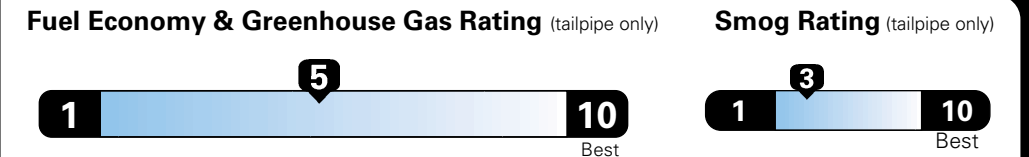

MANUFACTURER'S SUGGESTED RETAIL PRICE OF THIS MODEL INCLUDING DEALER PREPARATION

Base Price: \$21,945

JEOP RENEGADE LATITUDE 4X2
Exterior Color: Omaha Orange Exterior Paint
Interior Color: Black Interior Colors
Interior: Premium Cloth Bucket Seats
Engine: 2.4-Liter I4 MultiAir® Engine
Transmission: 9-Speed 948TE Automatic Transmission

For more information visit: www.jeep.com
 or call 1-877-IAM-JEEP

FCA US LLC

Fuel Economy and Environment

**Flexible Fuel Vehicle
 Gasoline-Ethanol (E85)**

**You spend
 \$500**
 in fuel costs
 over 5 years
 compared to the
 average new vehicle.

**Annual fuel cost
 \$1,450**

Actual results will vary for many reasons, including driving conditions and how you drive and maintain your vehicle. The average new vehicle gets 27 MPG and cost \$6,750 to fuel over 5 years. Cost estimates are based on 15,000 miles per year at \$2.40 per gallon. This is a dual fueled automobile. MPGe is miles per gasoline gallon equivalent. Vehicle emissions are a significant cause of climate change and smog.