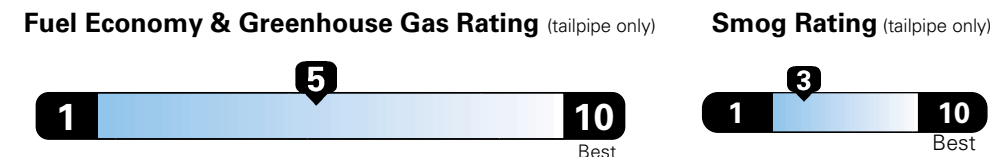

MANUFACTURER'S SUGGESTED RETAIL PRICE OF THIS MODEL INCLUDING DEALER PREPARATION

Base Price: **\$21,945**

JEOP RENEGADE LATITUDE 4X2

Exterior Color: Black Exterior Paint
Interior Color: Black Interior Colors
Interior: Premium Cloth Bucket Seats
Engine: 2.4-Liter I4 MultiAir® Engine
Transmission: 9-Speed 948TE Automatic Transmission

Fuel Economy and Environment

**Flexible Fuel Vehicle
Gasoline-Ethanol (E85)**

**You spend
\$500**
in fuel costs
over 5 years
compared to the
average new vehicle.

**Annual fuel cost
\$1,450**

Actual results will vary for many reasons, including driving conditions and how you drive and maintain your vehicle. The average new vehicle gets 27 MPG and cost \$6,750 to fuel over 5 years. Cost estimates are based on 15,000 miles per year at \$2.40 per gallon. This is a dual fueled automobile. MPGe is miles per gasoline gallon equivalent. Vehicle emissions are a significant cause of climate change and smog.