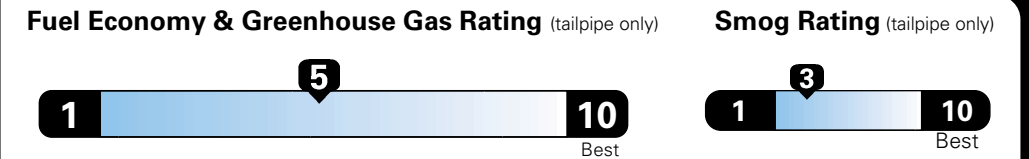

MANUFACTURER'S SUGGESTED RETAIL PRICE OF THIS MODEL INCLUDING DEALER PREPARATION

Base Price: \$21,945

JEEP RENEGADE LATITUDE 4X2
Exterior Color: Alpine White Exterior Paint
Interior Color: Black Interior Colors
Interior: Deluxe Cloth High-Back Bucket Seats
Engine: 2.4-Liter I4 MultiAir® Engine
Transmission: 9-Speed 948TE Automatic Transmission
STANDARD EQUIPMENT (UNLESS REPLACED BY OPTIONAL EQUIPMENT)

Fuel Economy and Environment

**E85 Flexible Fuel Vehicle
Gasoline-Ethanol (E85)**

You spend \$500
 in fuel costs over 5 years compared to the average new vehicle.

Annual fuel cost \$1,450

This vehicle emits 357 grams CO2 per mile. The best emits 0 grams per mile (tailpipe only). Producing and distributing fuel also creates emissions; learn more at fuelconomy.gov.