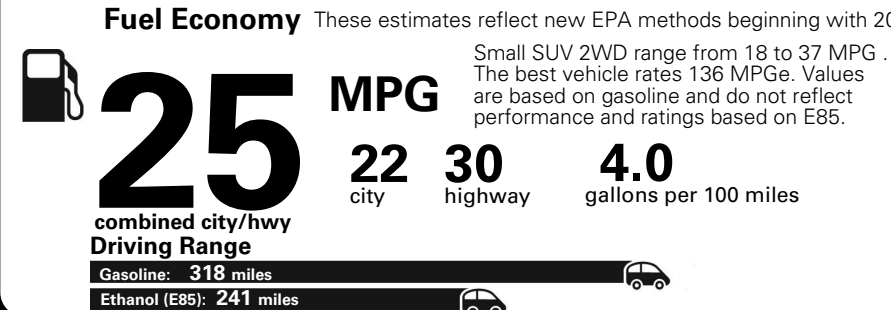

Cold Weather Group **$745**
All-Season Floor Mats
Heated Front Seats
Heated Steering Wheel
Rain Sensitive Windshield Wipers
Windshield Wiper De-Icer
Passive Entry Remote-Start Package **$395**
Passive Entry / Keyless Go™
Remote-Start System (N/A w/Manual Transmission)
2.4-Liter I4 MultiAir® Engine **$1,530**
Flex Fuel Vehicle
Gloss Black Steering Wheel Bezel
Federal Emissions

Destination Charge $1,495

TOTAL PRICE: * $26,905

WARRANTY COVERAGE
5-year or 60,000-mile Powertrain Limited Warranty.
3-year or 36,000-mile Basic Limited Warranty.
Ask Dealer for a copy of the limited warranties or see your owner's manual for details.

**5 YEAR / 60,000 MILE
POWERTRAIN WARRANTY**

Assembly Point/Port of Entry: JACKSONVILLE, FLORIDA U.S.A. S.L. SHIP TO: SOLD TO:
VIN: ZAC-CJABB7JP-H92013 L4-VON: 6860 0729

THIS LABEL IS ADDED TO THIS VEHICLE TO COMPLY WITH FEDERAL LAW. THE LABEL CANNOT BE REMOVED OR ALTERED PRIOR TO DELIVERY TO THE ULTIMATE PURCHASER.

* STATE AND/OR LOCAL TAXES IF ANY, LICENSE AND TITLE FEES AND DEALER SUPPLIED AND INSTALLED OPTIONS AND ACCESSORIES ARE NOT INCLUDED IN THIS PRICE. DISCOUNT, IF ANY, IS BASED ON PRICE OF OPTIONS IF PURCHASED SEPARATELY.

Fuel Economy and Environment

**E85 Flexible Fuel Vehicle
Gasoline-Ethanol (E85)**