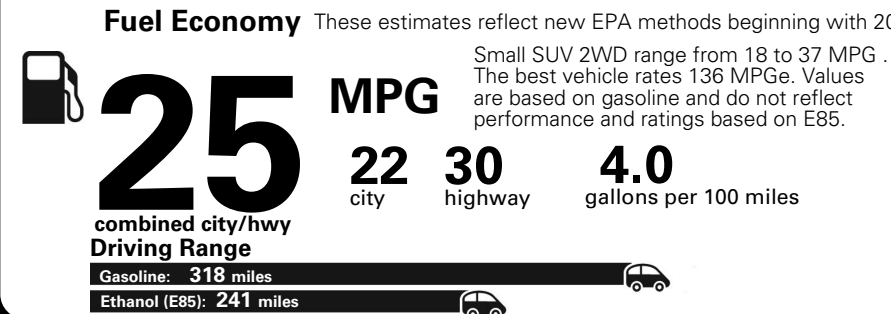

MANUFACTURER'S SUGGESTED RETAIL PRICE OF THIS MODEL INCLUDING DEALER PREPARATION

Base Price: \$22,095

JEEP RENEGADE LATITUDE 4X2
Exterior Color: Glacier Metallic Exterior Paint
Interior Color: Black Interior Colors
Interior: Deluxe Cloth High-Back Bucket Seats
Engine: 2.4-Liter I4 MultiAir® Engine
Transmission: 9-Speed 948TE Automatic Transmission
STANDARD EQUIPMENT (UNLESS REPLACED BY OPTIONAL EQUIPMENT)

Fuel Economy and Environment

**Flexible Fuel Vehicle
Gasoline-Ethanol (E85)**

**You spend
\$500
in fuel costs
over 5 years
compared to the
average new vehicle.**

**Annual fuel cost
\$1,450**

Actual results will vary for many reasons, including driving conditions and how you drive and maintain your vehicle. The average new vehicle gets 27 MPG and cost \$6,750 to fuel over 5 years. Cost estimates are based on 15,000 miles per year at \$2.40 per gallon. This is a dual fueled automobile. MPGe is miles per gasoline gallon equivalent. Vehicle emissions are a significant cause of climate change and smog.