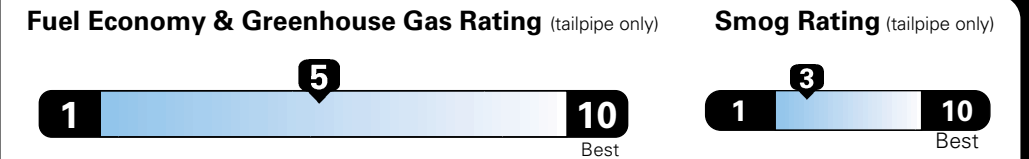

MANUFACTURER'S SUGGESTED RETAIL PRICE OF THIS MODEL INCLUDING DEALER PREPARATION

Base Price: \$22,095

JEEP RENEGADE LATITUDE 4X2
Exterior Color: Glacier Metallic Exterior Paint
Interior Color: Black Interior Colors
Interior: Deluxe Cloth High-Back Bucket Seats
Engine: 2.4-Liter I4 MultiAir® Engine
Transmission: 9-Speed 948TE Automatic Transmission
STANDARD EQUIPMENT (UNLESS REPLACED BY OPTIONAL EQUIPMENT)

Fuel Economy and Environment

**Flexible Fuel Vehicle
Gasoline-Ethanol (E85)**

**You spend
\$500
in fuel costs
over 5 years
compared to the
average new vehicle.**

**Annual fuel cost
\$1,450**

Actual results will vary for many reasons, including driving conditions and how you drive and maintain your vehicle. The average new vehicle gets 27 MPG and cost \$6,750 to fuel over 5 years. Cost estimates are based on 15,000 miles per year at \$2.40 per gallon. This is a dual fueled automobile. MPGe is miles per gasoline gallon equivalent. Vehicle emissions are a significant cause of climate change and smog.