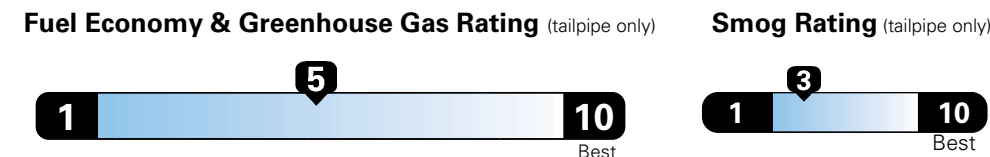

MANUFACTURER'S SUGGESTED RETAIL PRICE OF THIS MODEL INCLUDING DEALER PREPARATION

Base Price: \$21,945

JEOP RENEGADE LATITUDE 4X2
Exterior Color: Alpine White Exterior Paint
Interior Color: Black Interior Colors
Interior: Deluxe Cloth High-Back Bucket Seats
Engine: 2.4-Liter I4 MultiAir® Engine
Transmission: 9-Speed 948TE Automatic Transmission

Fuel Economy and Environment

**Flexible Fuel Vehicle
 Gasoline-Ethanol (E85)**

**You spend
 \$500
 in fuel costs
 over 5 years
 compared to the
 average new vehicle.**

**Annual fuel cost
 \$1,450**

This vehicle emits 357 grams CO2 per mile. The best emits 0 grams per mile (tailpipe only). Producing and distributing fuel also creates emissions; learn more at fuelconomy.gov.