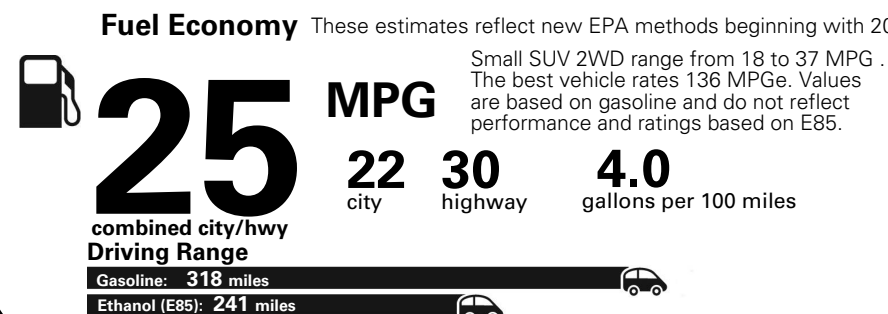

OPTIONAL EQUIPMENT (May Replace Standard Equipment)
Customer Preferred Package 27L $795

Deluxe Cloth High-Back Bucket Seats
Altitude Package
Black Accent Stitching
Exterior Mirrors with Turn Signals
18-Inch x 8.0-Inch Gloss Black Wheels
225/55R18 All Season Tires
Black Day Light Opening Moldings
Gloss Black Badging
Gloss Black Rear Fascia Applique
Gloss Black Instrument Panel Bezels
Premium Door Trim Panel
2.4-Liter I4 MultiAir® Engine $1,530
Flex Fuel Vehicle
Gloss Black Steering Wheel Bezel
Federal Emissions
Full Size Temporary Use Spare Tire $345

Destination Charge $1,495

TOTAL PRICE: * $26,110

WARRANTY COVERAGE
5-year or 60,000-mile Powertrain Limited Warranty.
3-year or 36,000-mile Basic Limited Warranty.
Ask Dealer for a copy of the limited warranties or see your owner's manual for details.

**5 YEAR / 60,000 MILE
POWERTRAIN WARRANTY**

Assembly Point/Port of Entry: HOUSTON, TEXAS, U.S.A. S.L. SHIP TO: SOLD TO:
VIN: ZAC-CJABB7JP-J10146 L4-VON: 3219 0816

THIS LABEL IS ADDED TO THIS VEHICLE TO COMPLY WITH FEDERAL LAW. THE LABEL CANNOT BE REMOVED OR ALTERED PRIOR TO DELIVERY TO THE ULTIMATE PURCHASER.

* STATE AND/OR LOCAL TAXES IF ANY, LICENSE AND TITLE FEES AND DEALER SUPPLIED AND INSTALLED OPTIONS AND ACCESSORIES ARE NOT INCLUDED IN THIS PRICE. DISCOUNT, IF ANY, IS BASED ON PRICE OF OPTIONS IF PURCHASED SEPARATELY.

Fuel Economy and Environment

**Flexible Fuel Vehicle
Gasoline-Ethanol (E85)**

**You spend
$500
in fuel costs
over 5 years
compared to the
average new vehicle.**

**Annual fuel cost
$1,450**