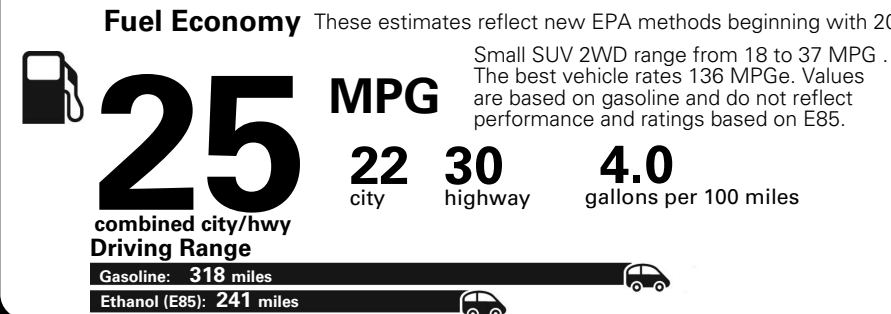

MANUFACTURER'S SUGGESTED RETAIL PRICE OF THIS MODEL INCLUDING DEALER PREPARATION

Base Price: \$22,095

JEOP RENEGADE LATITUDE 4X2
Exterior Color: Black Exterior Paint
Interior Color: Black Interior Colors
Interior: Deluxe Cloth High-Back Bucket Seats
Engine: 2.4-Liter I4 MultiAir® Engine
Transmission: 9-Speed 948TE Automatic Transmission

Fuel Economy and Environment

**Flexible Fuel Vehicle
 Gasoline-Ethanol (E85)**

**You spend
 \$500
 in fuel costs
 over 5 years**
 compared to the average new vehicle.

**Annual fuel cost
 \$1,450**

Actual results will vary for many reasons, including driving conditions and how you drive and maintain your vehicle. The average new vehicle gets 27 MPG and cost \$6,750 to fuel over 5 years. Cost estimates are based on 15,000 miles per year at \$2.40 per gallon. This is a dual fueled automobile. MPGe is miles per gasoline gallon equivalent. Vehicle emissions are a significant cause of climate change and smog.