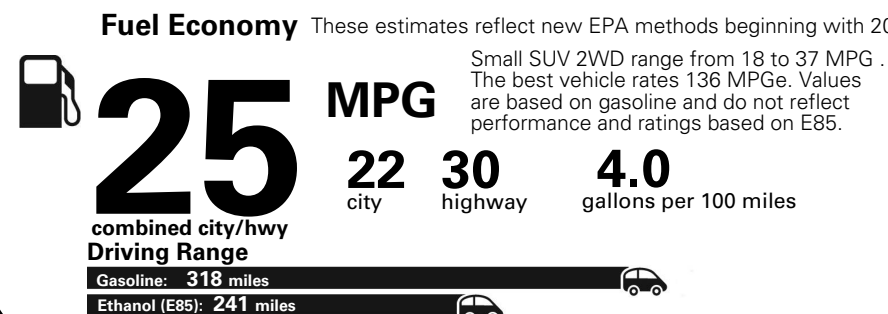

MANUFACTURER'S SUGGESTED RETAIL PRICE OF THIS MODEL INCLUDING DEALER PREPARATION

Base Price: \$22,095

JEOP RENEGADE LATITUDE 4X2
Exterior Color: Black Exterior Paint
Interior Color: Black Interior Colors
Interior: Deluxe Cloth High-Back Bucket Seats
Engine: 2.4-Liter I4 MultiAir® Engine
Transmission: 9-Speed 948TE Automatic Transmission

For more information visit: www.jeep.com
 or call 1-877-IAM-JEEP

FCA US LLC

Fuel Economy and Environment

**E85 Flexible Fuel Vehicle
 Gasoline-Ethanol (E85)**

**You spend
 \$500**
 in fuel costs
 over 5 years
 compared to the
 average new vehicle.