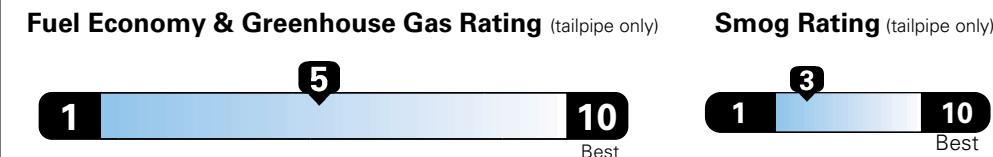

MANUFACTURER'S SUGGESTED RETAIL PRICE OF THIS MODEL INCLUDING DEALER PREPARATION

Base Price: \$22,095

JEOP RENEGADE LATITUDE 4X2
Exterior Color: Black Exterior Paint
Interior Color: Black Interior Colors
Interior: Deluxe Cloth High-Back Bucket Seats
Engine: 2.4-Liter I4 MultiAir® Engine
Transmission: 9-Speed 948TE Automatic Transmission

For more information visit: www.jeep.com
 or call 1-877-IAM-JEEP

FCA US LLC

Fuel Economy and Environment

**E85 Flexible Fuel Vehicle
 Gasoline-Ethanol (E85)**

**You spend
 \$500**
 in fuel costs
 over 5 years
 compared to the
 average new vehicle.

**Annual fuel cost
 \$1,450**

Actual results will vary for many reasons, including driving conditions and how you drive and maintain your vehicle. The average new vehicle gets 27 MPG and cost \$6,750 to fuel over 5 years. Cost estimates are based on 15,000 miles per year at \$2.40 per gallon. This is a dual fueled automobile. MPGe is miles per gasoline gallon equivalent. Vehicle emissions are a significant cause of climate change and smog.