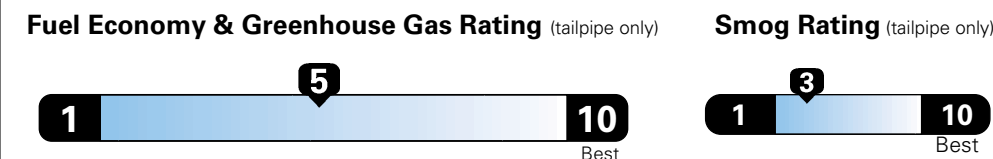

## Fuel Economy and Environment

**E85 Flexible Fuel Vehicle  
 Gasoline-Ethanol (E85)**

**You spend  
 \$500  
 in fuel costs  
 over 5 years  
 compared to the  
 average new vehicle.**

**Annual fuel cost  
 \$1,450**