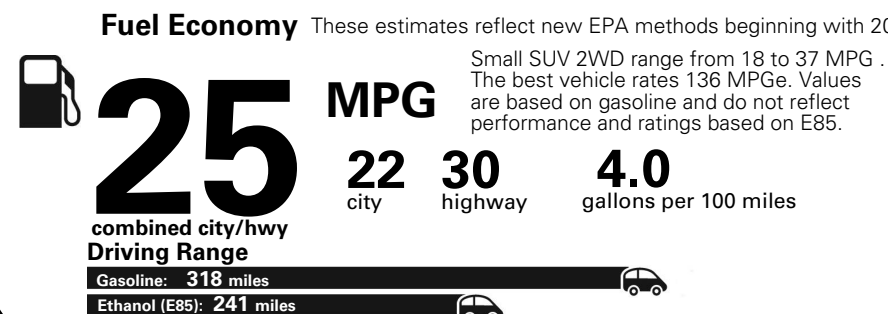

Deluxe Cloth High-Back Bucket Seats
Altitude Package
Black Accent Stitching
Exterior Mirrors with Turn Signals
18-Inch x 8.0-Inch Gloss Black Wheels
225/55R18 All Season Tires
Black Day Light Opening Moldings
Gloss Black Badging
Gloss Black Rear Fascia Applique
Gloss Black Instrument Panel Bezels
Premium Door Trim Panel
2.4-Liter I4 MultiAir® Engine $1,530
Flex Fuel Vehicle
Gloss Black Steering Wheel Bezel
Federal Emissions

Destination Charge $1,495

TOTAL PRICE: * $25,915

WARRANTY COVERAGE
5-year or 60,000-mile Powertrain Limited Warranty.
3-year or 36,000-mile Basic Limited Warranty.
Ask Dealer for a copy of the limited warranties or see your owner's manual for details.

**5 YEAR / 60,000 MILE
POWERTRAIN WARRANTY**

Assembly Point/Port of Entry: HOUSTON, TEXAS, U.S.A. S.L. SHIP TO: SOLD TO:
VIN: ZAC-CJABB7JP-J19705 L4-VON: 1677 0919

THIS LABEL IS ADDED TO THIS VEHICLE TO COMPLY WITH FEDERAL LAW. THE LABEL CANNOT BE REMOVED OR ALTERED PRIOR TO DELIVERY TO THE ULTIMATE PURCHASER.

* STATE AND/OR LOCAL TAXES IF ANY, LICENSE AND TITLE FEES AND DEALER SUPPLIED AND INSTALLED OPTIONS AND ACCESSORIES ARE NOT INCLUDED IN THIS PRICE. DISCOUNT, IF ANY, IS BASED ON PRICE OF OPTIONS IF PURCHASED SEPARATELY.

For more information visit: www.jeep.com
or call 1-877-IAM-JEEP

FCA US LLC

Fuel Economy and Environment

**E85 Flexible Fuel Vehicle
Gasoline-Ethanol (E85)**

**You spend
$500
in fuel costs
over 5 years
compared to the
average new vehicle.**

**Annual fuel cost
$1,450**