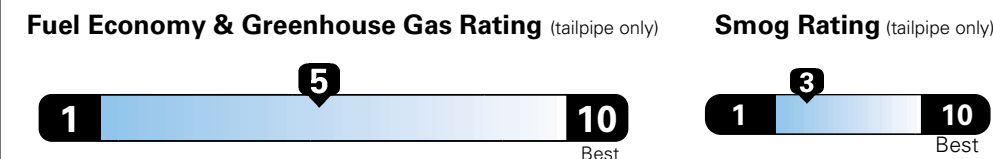

MANUFACTURER'S SUGGESTED RETAIL PRICE OF THIS MODEL INCLUDING DEALER PREPARATION

Base Price: \$22,095

JEOP RENEGADE LATITUDE 4X2
Exterior Color: Colorado Red Exterior Paint
Interior Color: Black Interior Colors
Interior: Premium Cloth Bucket Seats
Engine: 2.4-Liter I4 MultiAir® Engine
Transmission: 9-Speed 948TE Automatic Transmission

For more information visit: www.jeep.com
 or call 1-877-IAM-JEEP

FCA US LLC

Fuel Economy and Environment

**E85 Flexible Fuel Vehicle
 Gasoline-Ethanol (E85)**

You spend \$500
 in fuel costs over 5 years compared to the average new vehicle.

Annual fuel cost \$1,450

Actual results will vary for many reasons, including driving conditions and how you drive and maintain your vehicle. The average new vehicle gets 27 MPG and cost \$6,750 to fuel over 5 years. Cost estimates are based on 15,000 miles per year at \$2.40 per gallon. This is a dual fueled automobile. MPGe is miles per gasoline gallon equivalent. Vehicle emissions are a significant cause of climate change and smog.