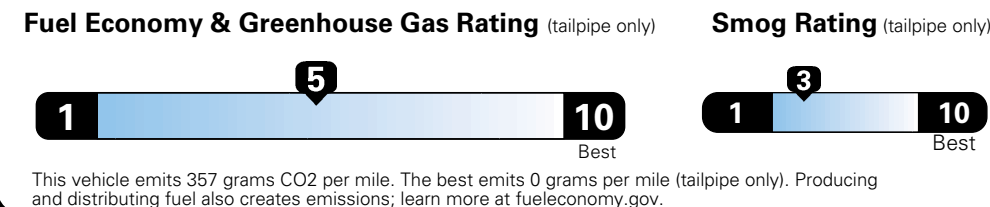

MANUFACTURER'S SUGGESTED RETAIL PRICE OF THIS MODEL INCLUDING DEALER PREPARATION

Base Price: \$22,095

JEOP RENEGADE LATITUDE 4X2
Exterior Color: Solar Yellow Exterior Paint
Interior Color: Black Interior Colors
Interior: Premium Cloth Bucket Seats
Engine: 2.4-Liter I4 MultiAir[®] Engine
Transmission: 9-Speed 948TE Automatic Transmission
STANDARD EQUIPMENT (UNLESS REPLACED BY OPTIONAL EQUIPMENT)

For more information visit: www.jeep.com
 or call 1-877-IAM-JEEP

FCA US LLC

Fuel Economy and Environment

**E85 Flexible Fuel Vehicle
 Gasoline-Ethanol (E85)**

**You spend
 \$500**
 in fuel costs
 over 5 years
 compared to the
 average new vehicle.

**Annual fuel cost
 \$1,450**

Actual results will vary for many reasons, including driving conditions and how you drive and maintain your vehicle. The average new vehicle gets 27 MPG and cost \$6,750 to fuel over 5 years. Cost estimates are based on 15,000 miles per year at \$2.40 per gallon. This is a dual fueled automobile. MPGe is miles per gasoline gallon equivalent. Vehicle emissions are a significant cause of climate change and smog.