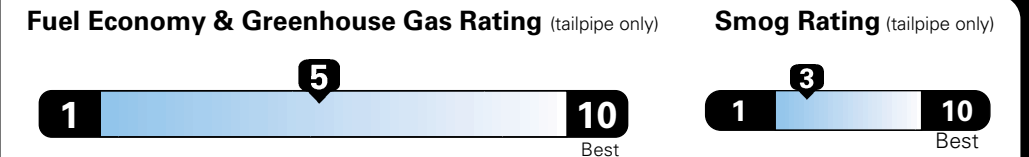

MANUFACTURER'S SUGGESTED RETAIL PRICE OF THIS MODEL INCLUDING DEALER PREPARATION

Base Price: \$22,095

JEOP RENEGADE LATITUDE 4X2
Exterior Color: Colorado Red Exterior Paint
Interior Color: Black Interior Colors
Interior: Premium Cloth Bucket Seats
Engine: 2.4-Liter I4 MultiAir® Engine
Transmission: 9-Speed 948TE Automatic Transmission

For more information visit: www.jeep.com
 or call 1-877-IAM-JEEP

FCA US LLC

Fuel Economy and Environment

**Flexible Fuel Vehicle
 Gasoline-Ethanol (E85)**

**You spend
 \$500**
 in fuel costs
 over 5 years
 compared to the
 average new vehicle.

**Annual fuel cost
 \$1,450**

Actual results will vary for many reasons, including driving conditions and how you drive and maintain your vehicle. The average new vehicle gets 27 MPG and cost \$6,750 to fuel over 5 years. Cost estimates are based on 15,000 miles per year at \$2.40 per gallon. This is a dual fueled automobile. MPGe is miles per gasoline gallon equivalent. Vehicle emissions are a significant cause of climate change and smog.