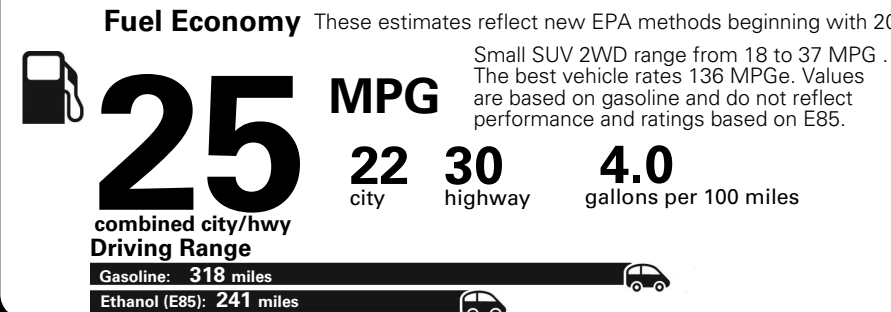

MANUFACTURER'S SUGGESTED RETAIL PRICE OF THIS MODEL INCLUDING DEALER PREPARATION

Base Price: \$22,095

JEOP RENEGADE LATITUDE 4X2
Exterior Color: Colorado Red Exterior Paint
Interior Color: Black Interior Colors
Interior: Premium Cloth Bucket Seats
Engine: 2.4-Liter I4 MultiAir® Engine
Transmission: 9-Speed 948TE Automatic Transmission

For more information visit: www.jeep.com
 or call 1-877-IAM-JEEP

FCA US LLC

Fuel Economy and Environment

**Flexible Fuel Vehicle
 Gasoline-Ethanol (E85)**

**You spend
 \$500**
 in fuel costs
 over 5 years
 compared to the
 average new vehicle.