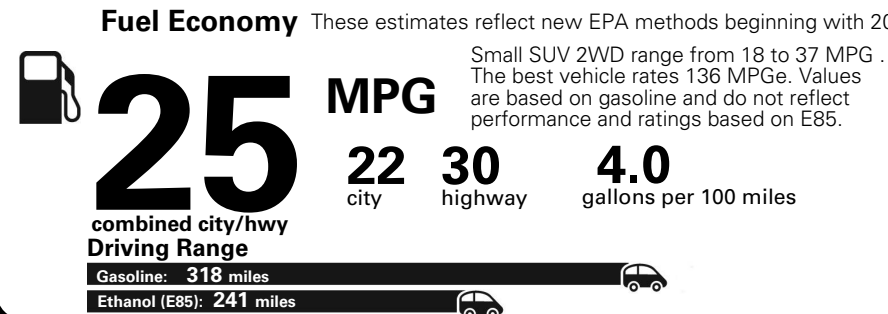

EXTERIOR FEATURES
16-Inch x 6.5-Inch Aluminum Wheels
215/65R16 All Season Tires
Black Side Roof Rails
Power Heated Mirrors
Tire Service Kit (No Compact Spare)
Automatic Headlamps
Cornering Front Fog Lamps

OPTIONAL EQUIPMENT (May Replace Standard Equipment)
Customer Preferred Package 27J $1,530
2.4-Liter I4 MultiAir® Engine
17-Inch x 7.0-Inch Aluminum Wheels
215/60R17 BSW All Season Touring Tires
Flex Fuel Vehicle
Federal Emissions

Destination Charge $1,495

TOTAL PRICE: * $25,120

WARRANTY COVERAGE
5-year or 60,000-mile Powertrain Limited Warranty.
3-year or 36,000-mile Basic Limited Warranty.
Ask Dealer for a copy of the limited warranties or see your owner's manual for details.

**5 YEAR / 60,000 MILE
POWERTRAIN WARRANTY**

Assembly Point/Port of Entry: JACKSONVILLE, FLORIDA U.S.A. S.L. SHIP TO: SOLD TO:
VIN: ZAC-CJABB7JP-J32745 L4-VON: 7023 1017

THIS LABEL IS ADDED TO THIS VEHICLE TO COMPLY WITH FEDERAL LAW. THE LABEL CANNOT BE REMOVED OR ALTERED PRIOR TO DELIVERY TO THE ULTIMATE PURCHASER.

* STATE AND/OR LOCAL TAXES IF ANY, LICENSE AND TITLE FEES AND DEALER SUPPLIED AND INSTALLED OPTIONS AND ACCESSORIES ARE NOT INCLUDED IN THIS PRICE. DISCOUNT, IF ANY, IS BASED ON PRICE OF OPTIONS IF PURCHASED SEPARATELY.

For more information visit: www.jeep.com
or call 1-877-IAM-JEEP

FCA US LLC

Fuel Economy and Environment

**Flexible Fuel Vehicle
Gasoline-Ethanol (E85)**