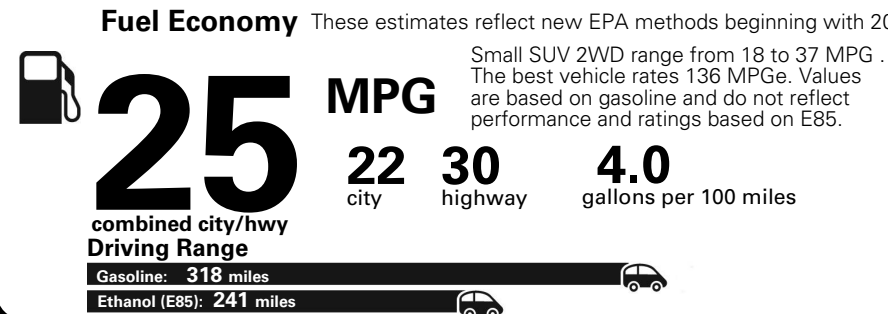

MANUFACTURER'S SUGGESTED RETAIL PRICE OF THIS MODEL INCLUDING DEALER PREPARATION

Base Price: \$22,095

JEOP RENEGADE LATITUDE 4X2
Exterior Color: Alpine White Exterior Paint
Interior Color: Black Interior Colors
Interior: Premium Cloth Bucket Seats
Engine: 2.4-Liter I4 MultiAir® Engine
Transmission: 9-Speed 948TE Automatic Transmission

For more information visit: www.jeep.com
 or call 1-877-IAM-JEEP

FCA US LLC

Fuel Economy and Environment

**E85 Flexible Fuel Vehicle
 Gasoline-Ethanol (E85)**

You spend \$500
 in fuel costs over 5 years compared to the average new vehicle.