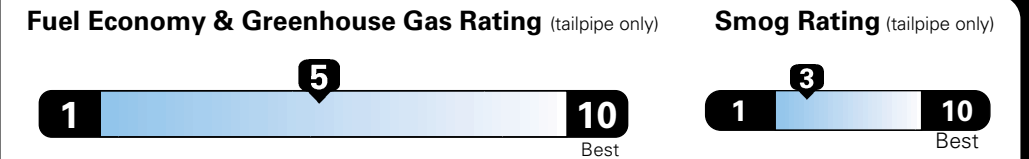

MANUFACTURER'S SUGGESTED RETAIL PRICE OF THIS MODEL INCLUDING DEALER PREPARATION

Base Price: \$22,095

JEOP RENEGADE LATITUDE 4X2
Exterior Color: Alpine White Exterior Paint
Interior Color: Black Interior Colors
Interior: Premium Cloth Bucket Seats
Engine: 2.4-Liter I4 MultiAir® Engine
Transmission: 9-Speed 948TE Automatic Transmission

For more information visit: www.jeep.com
 or call 1-877-IAM-JEEP

FCA US LLC

Fuel Economy and Environment

**E85 Flexible Fuel Vehicle
 Gasoline-Ethanol (E85)**

You spend \$500
 in fuel costs over 5 years compared to the average new vehicle.

Annual fuel cost \$1,450

Actual results will vary for many reasons, including driving conditions and how you drive and maintain your vehicle. The average new vehicle gets 27 MPG and cost \$6,750 to fuel over 5 years. Cost estimates are based on 15,000 miles per year at \$2.40 per gallon. This is a dual fueled automobile. MPGe is miles per gasoline gallon equivalent. Vehicle emissions are a significant cause of climate change and smog.