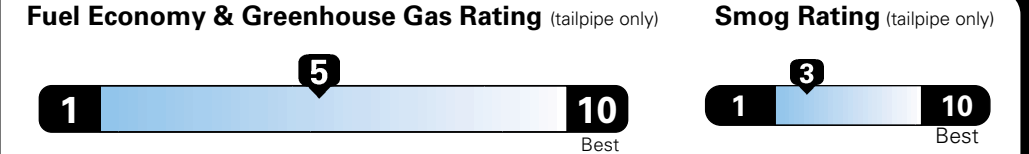

**Base Price: \$22,095**

**JEOP RENEGADE LATITUDE 4X2**  
**Exterior Color:** Granite Crystal Metallic Clear-Coat Exterior Paint  
**Interior Color:** Black Interior Colors  
**Interior:** Premium Cloth Bucket Seats  
**Engine:** 2.4-Liter I4 MultiAir® Engine  
**Transmission:** 9-Speed 948TE Automatic Transmission

## Fuel Economy and Environment

**Flexible Fuel Vehicle  
 Gasoline-Ethanol (E85)**

**You spend  
 \$500  
 in fuel costs  
 over 5 years  
 compared to the  
 average new vehicle.**

**Annual fuel cost  
 \$1,450**

Actual results will vary for many reasons, including driving conditions and how you drive and maintain your vehicle. The average new vehicle gets 27 MPG and cost \$6,750 to fuel over 5 years. Cost estimates are based on 15,000 miles per year at \$2.40 per gallon. This is a dual fueled automobile. MPGe is miles per gasoline gallon equivalent. Vehicle emissions are a significant cause of climate change and smog.