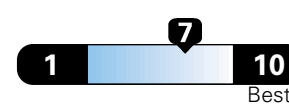

4.0 gallons per 100 miles

You spend \$500
 in fuel costs
 over 5 years
 compared to the
 average new vehicle.

Annual fuel cost
\$1,450

Fuel Economy & Greenhouse Gas Rating (tailpipe only)

Smog Rating (tailpipe only)