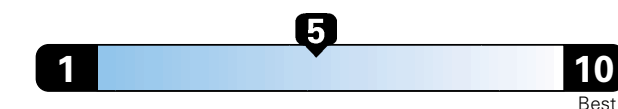

Fuel Economy and Environment

Gasoline Vehicle

Fuel Economy These estimates reflect new EPA methods beginning with 2017 models.
25 MPG
 combined city/hwy
 22 city 30 highway

Small SUV 2WD range from 18 to 37 MPG .
 The best vehicle rates 136 MPGe.

4.0 gallons per 100 miles

You spend \$500
 in fuel costs
 over 5 years
 compared to the
 average new vehicle.

Annual fuel cost
\$1,450

Fuel Economy & Greenhouse Gas Rating (tailpipe only)

Smog Rating (tailpipe only)