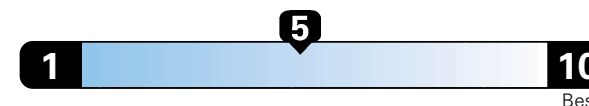

2018 MODEL YEAR

Jeep RENEGADE LATITUDE FWD

For more information visit: www.jeep.com
or call 1-877-IAM-JEEP

FCA US LLC

THIS VEHICLE IS MANUFACTURED TO MEET SPECIFIC UNITED STATES REQUIREMENTS. THIS VEHICLE IS NOT MANUFACTURED FOR SALE OR REGISTRATION OUTSIDE OF THE UNITED STATES.

MANUFACTURER'S SUGGESTED RETAIL PRICE OF THIS MODEL INCLUDING DEALER PREPARATION

Base Price: $22,095

JEOP RENEGADE LATITUDE 4X2

Exterior Color: Black Exterior Paint

Interior Color: Black Interior Colors

Interior: Premium Cloth Bucket Seats

Engine: 2.4L I4 M-Air Engine

Transmission: 9-Speed 948TE Automatic Transmission

STANDARD EQUIPMENT (UNLESS REPLACED BY OPTIONAL EQUIPMENT)

FUNCTIONAL/SAFETY FEATURES

- Advanced Multistage Front Airbags
- Supplemental Side-Curtain Front and Rear Airbags
- Supplemental Front Seat-Mounted Side Airbags
- ParkView® Rear Back Up Camera
- Keyless Go Push Button Start
- Anti-Lock 4-Wheel Disc Brakes
- Electric Park Brake
- Electronic Stability Control
- Electronic Roll Mitigation
- All Speed Traction Control
- Speed Control
- Electric Power Steering
- Capless Fuel Fill
- Daytime Running Lamp System
- Hill Start Assist
- Tire Pressure Monitoring Display
- Rear Window Wiper / Washer
- Variable Intermittent Windshield Wipers

INTERIOR FEATURES

- Uconnect® 4 with 7-Inch Display
- Apple CarPlay® Capable
- Google Android Auto™ Capable
- Media Hub (USB, Aux)
- Integrated Voice Command with Bluetooth®
- 6-Speakers
- SiriusXM® with 1-Yr Radio Subscription
- For More Information, Call 800-643-2112
- A/C Auto Temperature Control with Dual Zone Control
- Steering Wheel Mounted Audio Controls
- Premium Wrapped Steering Wheel
- Tilt / Telescope Steering Column
- Cluster 3.5-Inch TFT Monochrome Display
- Ambient LED Interior Lighting
- Manual 6-Way Driver Seat and 4-Way Pass Seat