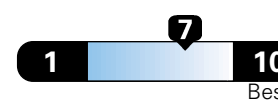

Smog Rating (tailpipe only)

This vehicle emits 357 grams CO2 per mile. The best emits 0 grams per mile (tailpipe only). Producing and distributing fuel also creates emissions; learn more at fuel economy.gov.

Actual results will vary for many reasons, including driving conditions and how you drive and maintain your vehicle. The average new vehicle gets 27 MPG and cost $6,750 to fuel over 5 years. Cost estimates are based on 15,000 miles per year at $2.40 per gallon. MPGe is miles per gasoline gallon equivalent. Vehicle emissions are a significant cause of climate change and smog.

fuel economy.gov

Calculate personalized estimates and compare vehicles