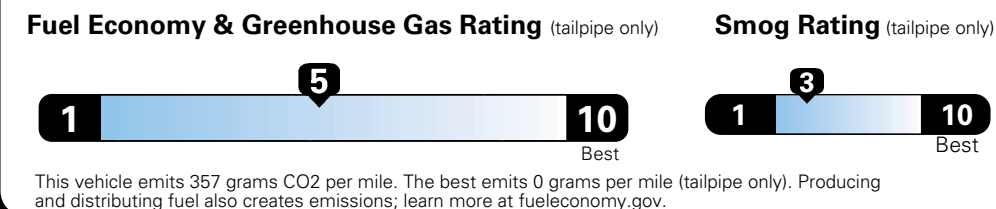

## Fuel Economy and Environment

**Flexible Fuel Vehicle  
 Gasoline-Ethanol (E85)**

**You spend  
 \$500**  
 in fuel costs  
 over 5 years  
 compared to the  
 average new vehicle.

**Annual fuel cost  
 \$1,450**