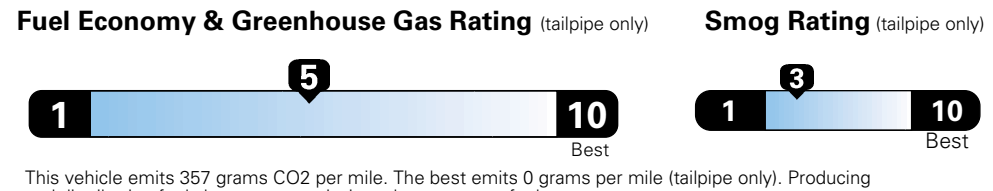

MANUFACTURER'S SUGGESTED RETAIL PRICE OF THIS MODEL INCLUDING DEALER PREPARATION

Base Price: \$22,095

JEOP RENEGADE LATITUDE 4X2
Exterior Color: Granite Crystal Metallic Clear-Coat Exterior Paint
Interior Color: Black Interior Colors
Interior: Premium Cloth Bucket Seats
Engine: 2.4-Liter I4 MultiAir® Engine
Transmission: 9-Speed 948TE Automatic Transmission

For more information visit: www.jeep.com
 or call 1-877-IAM-JEEP

FCA US LLC

Fuel Economy and Environment

**E85 Flexible Fuel Vehicle
 Gasoline-Ethanol (E85)**

You spend \$500
 in fuel costs over 5 years compared to the average new vehicle.

Actual results will vary for many reasons, including driving conditions and how you drive and maintain your vehicle. The average new vehicle gets 27 MPG and cost \$6,750 to fuel over 5 years. Cost estimates are based on 15,000 miles per year at \$2.40 per gallon. This is a dual fueled automobile. MPGe is miles per gasoline gallon equivalent. Vehicle emissions are a significant cause of climate change and smog.