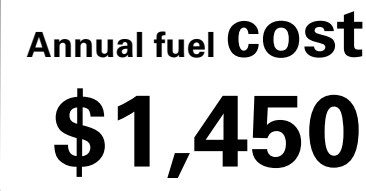

MANUFACTURER'S SUGGESTED RETAIL PRICE OF THIS MODEL INCLUDING DEALER PREPARATION

Base Price: \$22,095

JEOP RENEGADE LATITUDE 4X2
Exterior Color: Granite Crystal Metallic Clear-Coat Exterior Paint
Interior Color: Black Interior Colors
Interior: Premium Cloth Bucket Seats
Engine: 2.4-Liter I4 MultiAir® Engine
Transmission: 9-Speed 948TE Automatic Transmission

For more information visit: www.jeep.com
 or call 1-877-IAM-JEEP

FCA US LLC

Fuel Economy and Environment

**E85 Flexible Fuel Vehicle
 Gasoline-Ethanol (E85)**

You spend \$500
 in fuel costs over 5 years compared to the average new vehicle.

Actual results will vary for many reasons, including driving conditions and how you drive and maintain your vehicle. The average new vehicle gets 27 MPG and cost \$6,750 to fuel over 5 years. Cost estimates are based on 15,000 miles per year at \$2.40 per gallon. This is a dual fueled automobile. MPGe is miles per gasoline gallon equivalent. Vehicle emissions are a significant cause of climate change and smog.