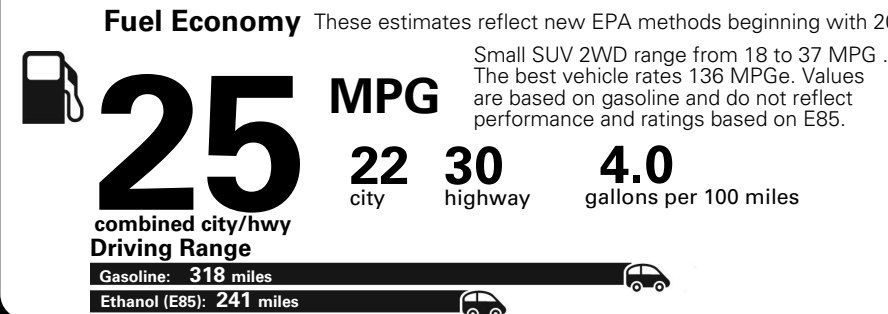

MANUFACTURER'S SUGGESTED RETAIL PRICE OF THIS MODEL INCLUDING DEALER PREPARATION

Base Price: \$22,095

JEOP RENEGADE LATITUDE 4X2
Exterior Color: Granite Crystal Metallic Clear-Coat Exterior Paint
Interior Color: Black Interior Colors
Interior: Premium Cloth Bucket Seats
Engine: 2.4-Liter I4 MultiAir® Engine
Transmission: 9-Speed 948TE Automatic Transmission

For more information visit: www.jeep.com
 or call 1-877-IAM-JEEP

FCA US LLC

Fuel Economy and Environment

**E85 Flexible Fuel Vehicle
 Gasoline-Ethanol (E85)**

You spend \$500
 in fuel costs over 5 years compared to the average new vehicle.