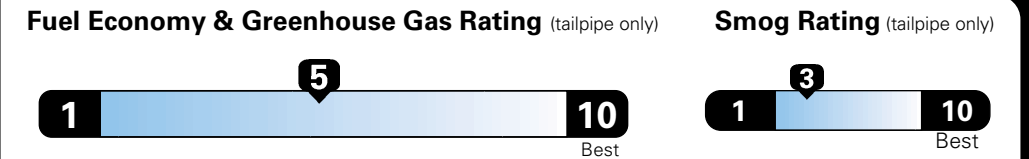

MANUFACTURER'S SUGGESTED RETAIL PRICE OF THIS MODEL INCLUDING DEALER PREPARATION

Base Price: \$22,095

JEOP RENEGADE LATITUDE 4X2
Exterior Color: Alpine White Exterior Paint
Interior Color: Black Interior Colors
Interior: Premium Cloth Bucket Seats
Engine: 2.4-Liter I4 MultiAir® Engine
Transmission: 9-Speed 948TE Automatic Transmission
STANDARD EQUIPMENT (UNLESS REPLACED BY OPTIONAL EQUIPMENT)

For more information visit: www.jeep.com
 or call 1-877-IAM-JEEP

FCA US LLC

Fuel Economy and Environment

Flexible Fuel Vehicle
 Gasoline-Ethanol (E85)

You spend \$500
 in fuel costs over 5 years compared to the average new vehicle.

Annual fuel cost \$1,450

Actual results will vary for many reasons, including driving conditions and how you drive and maintain your vehicle. The average new vehicle gets 27 MPG and cost \$6,750 to fuel over 5 years. Cost estimates are based on 15,000 miles per year at \$2.40 per gallon. This is a dual fueled automobile. MPGe is miles per gasoline gallon equivalent. Vehicle emissions are a significant cause of climate change and smog.