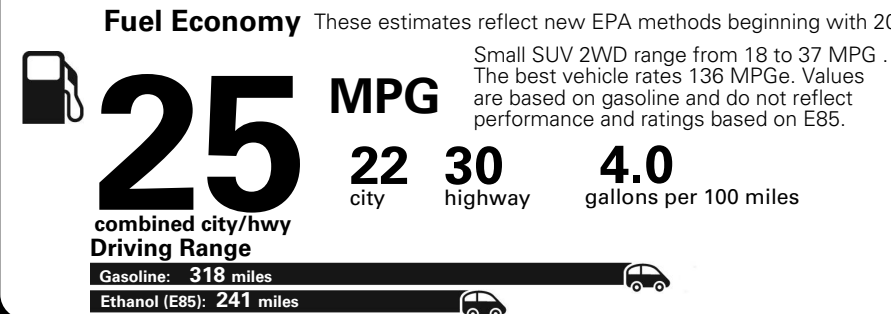

MANUFACTURER'S SUGGESTED RETAIL PRICE OF THIS MODEL INCLUDING DEALER PREPARATION

Base Price: \$22,095

JEOP RENEGADE LATITUDE 4X2
Exterior Color: Alpine White Exterior Paint
Interior Color: Black Interior Colors
Interior: Premium Cloth Bucket Seats
Engine: 2.4-Liter I4 MultiAir® Engine
Transmission: 9-Speed 948TE Automatic Transmission
STANDARD EQUIPMENT (UNLESS REPLACED BY OPTIONAL EQUIPMENT)

For more information visit: www.jeep.com
 or call 1-877-IAM-JEEP

FCA US LLC

Fuel Economy and Environment

Flexible Fuel Vehicle
 Gasoline-Ethanol (E85)

You spend \$500
 in fuel costs over 5 years compared to the average new vehicle.

Annual fuel cost \$1,450

Actual results will vary for many reasons, including driving conditions and how you drive and maintain your vehicle. The average new vehicle gets 27 MPG and cost \$6,750 to fuel over 5 years. Cost estimates are based on 15,000 miles per year at \$2.40 per gallon. This is a dual fueled automobile. MPGe is miles per gasoline gallon equivalent. Vehicle emissions are a significant cause of climate change and smog.