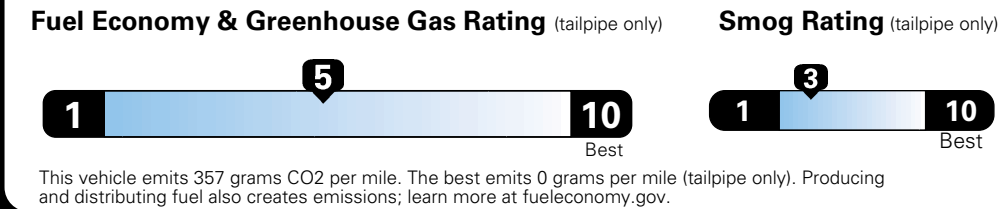

MANUFACTURER'S SUGGESTED RETAIL PRICE OF THIS MODEL INCLUDING DEALER PREPARATION

Base Price: \$22,095

JEOP RENEGADE LATITUDE 4X2
Exterior Color: Alpine White Exterior Paint
Interior Color: Black Interior Colors
Interior: Premium Cloth Bucket Seats
Engine: 2.4-Liter I4 MultiAir[®] Engine
Transmission: 9-Speed 948TE Automatic Transmission

For more information visit: www.jeep.com
 or call 1-877-IAM-JEEP

FCA US LLC

Fuel Economy and Environment

**Flexible Fuel Vehicle
 Gasoline-Ethanol (E85)**

**You spend
 \$500
 in fuel costs
 over 5 years
 compared to the
 average new vehicle.**

**Annual fuel cost
 \$1,450**

Actual results will vary for many reasons, including driving conditions and how you drive and maintain your vehicle. The average new vehicle gets 27 MPG and cost \$6,750 to fuel over 5 years. Cost estimates are based on 15,000 miles per year at \$2.40 per gallon. This is a dual fueled automobile. MPGe is miles per gasoline gallon equivalent. Vehicle emissions are a significant cause of climate change and smog.