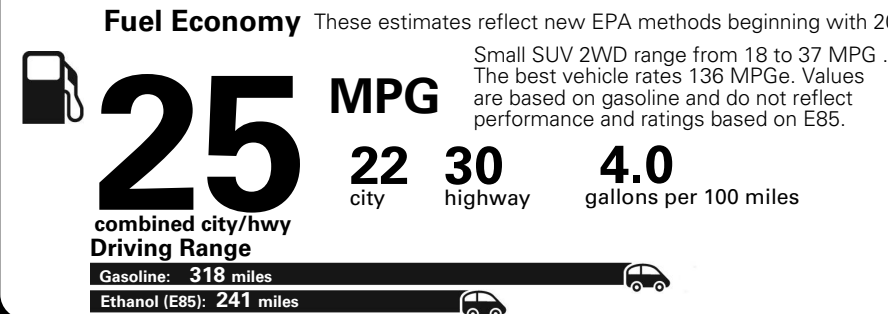

MANUFACTURER'S SUGGESTED RETAIL PRICE OF THIS MODEL INCLUDING DEALER PREPARATION

Base Price: \$22,095

JEOP RENEGADE LATITUDE 4X2
Exterior Color: Alpine White Exterior Paint
Interior Color: Black Interior Colors
Interior: Premium Cloth Bucket Seats
Engine: 2.4-Liter I4 MultiAir[®] Engine
Transmission: 9-Speed 948TE Automatic Transmission

For more information visit: www.jeep.com
 or call 1-877-IAM-JEEP

FCA US LLC

Fuel Economy and Environment

**Flexible Fuel Vehicle
 Gasoline-Ethanol (E85)**

**You spend
 \$500
 in fuel costs
 over 5 years
 compared to the
 average new vehicle.**