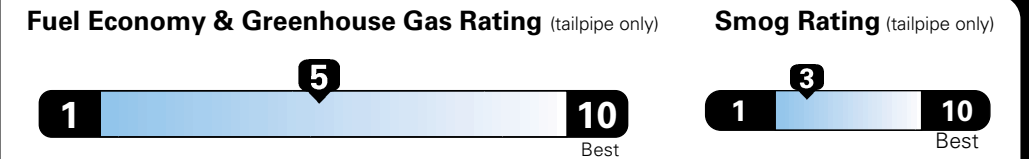

MANUFACTURER'S SUGGESTED RETAIL PRICE OF THIS MODEL INCLUDING DEALER PREPARATION

**Base Price: \$22,095**

**JEOP RENEGADE LATITUDE 4X2**  
**Exterior Color:** Black Exterior Paint  
**Interior Color:** Black Interior Colors  
**Interior:** Premium Cloth Bucket Seats  
**Engine:** 2.4-Liter I4 MultiAir<sup>®</sup> Engine  
**Transmission:** 9-Speed 948TE Automatic Transmission

## Fuel Economy and Environment

**Flexible Fuel Vehicle  
 Gasoline-Ethanol (E85)**

**You spend  
 \$500**  
 in fuel costs  
 over 5 years  
 compared to the  
 average new vehicle.

**Annual fuel cost  
 \$1,450**