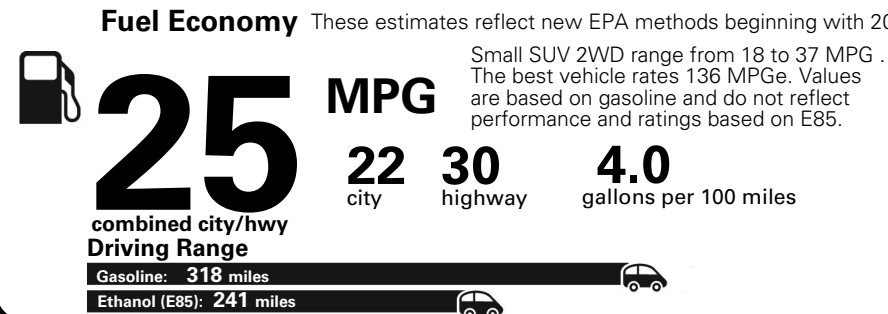

EXTERIOR FEATURES

16-Inch x 6.5-Inch Aluminum Wheels
215/65R16 All Season Tires
Black Side Roof Rails
Power Heated Mirrors
Tire Service Kit (No Compact Spare)
Automatic Headlamps
Cornering Front Fog Lamps

OPTIONAL EQUIPMENT (May Replace Standard Equipment)

Customer Preferred Package 27J $1,530
2.4-Liter I4 MultiAir® Engine
17-Inch x 7.0-Inch Aluminum Wheels
215/60R17 BSW All Season Touring Tires
Flex Fuel Vehicle
Federal Emissions

Destination Charge $1,495

TOTAL PRICE: * $25,120

WARRANTY COVERAGE
5-year or 60,000-mile Powertrain Limited Warranty.
3-year or 36,000-mile Basic Limited Warranty.
Ask Dealer for a copy of the limited warranties or see your owner's manual for details.

**5 YEAR / 60,000 MILE
POWERTRAIN WARRANTY**

Assembly Point/Port of Entry: JACKSONVILLE, FLORIDA U.S.A. S.L. SHIP TO: SOLD TO:
VIN: ZAC-CJABB7JP-J53983 L4-VON: 7229 1211

THIS LABEL IS ADDED TO THIS VEHICLE TO COMPLY WITH FEDERAL LAW. THE LABEL CANNOT BE REMOVED OR ALTERED PRIOR TO DELIVERY TO THE ULTIMATE PURCHASER.

* STATE AND/OR LOCAL TAXES IF ANY, LICENSE AND TITLE FEES AND DEALER SUPPLIED AND INSTALLED OPTIONS AND ACCESSORIES ARE NOT INCLUDED IN THIS PRICE. DISCOUNT, IF ANY, IS BASED ON PRICE OF OPTIONS IF PURCHASED SEPARATELY.

For more information visit: www.jeep.com
or call 1-877-IAM-JEEP

FCA US LLC

Fuel Economy and Environment

**Flexible Fuel Vehicle
Gasoline-Ethanol (E85)**