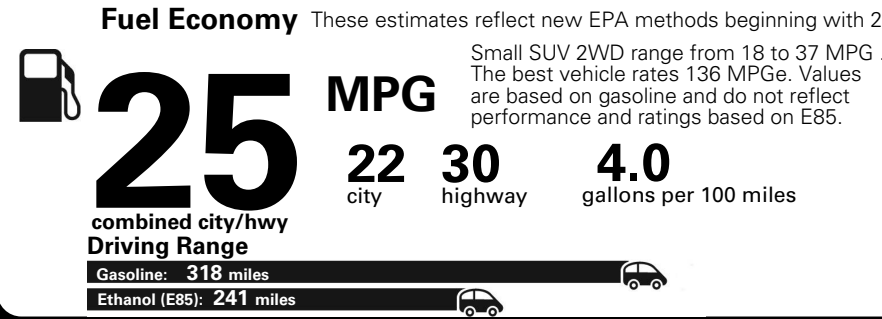

MANUFACTURER'S SUGGESTED RETAIL PRICE OF THIS MODEL INCLUDING DEALER PREPARATION

Base Price: \$22,095

JEOP RENEGADE LATITUDE 4X2
Exterior Color: Black Exterior Paint
Interior Color: Black Interior Colors
Interior: Deluxe Cloth High-Back Bucket Seats
Engine: 2.4-Liter I4 MultiAir® Engine
Transmission: 9-Speed 948TE Automatic Transmission

EPA DOT Fuel Economy and Environment

Flexible Fuel Vehicle Gasoline-Ethanol (E85)

You spend \$500 in fuel costs over 5 years compared to the average new vehicle.

Annual fuel cost \$1,450

Actual results will vary for many reasons, including driving conditions and how you drive and maintain your vehicle. The average new vehicle gets 27 MPG and cost \$6,750 to fuel over 5 years. Cost estimates are based on 15,000 miles per year at \$2.40 per gallon. This is a dual fueled automobile. MPGe is miles per gasoline gallon equivalent. Vehicle emissions are a significant cause of climate change and smog.