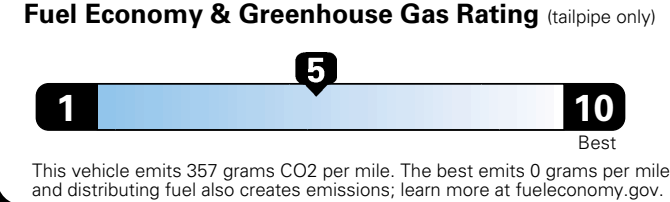

MANUFACTURER'S SUGGESTED RETAIL PRICE OF THIS MODEL INCLUDING DEALER PREPARATION

Base Price: \$22,095

JEOP RENEGADE LATITUDE 4X2
Exterior Color: Black Exterior Paint
Interior Color: Black Interior Colors
Interior: Deluxe Cloth High-Back Bucket Seats
Engine: 2.4-Liter I4 MultiAir® Engine
Transmission: 9-Speed 948TE Automatic Transmission

EPA DOT Fuel Economy and Environment

Flexible Fuel Vehicle Gasoline-Ethanol (E85)

You spend \$500 in fuel costs over 5 years compared to the average new vehicle.

Annual fuel cost \$1,450

Actual results will vary for many reasons, including driving conditions and how you drive and maintain your vehicle. The average new vehicle gets 27 MPG and cost \$6,750 to fuel over 5 years. Cost estimates are based on 15,000 miles per year at \$2.40 per gallon. This is a dual fueled automobile. MPGe is miles per gasoline gallon equivalent. Vehicle emissions are a significant cause of climate change and smog.