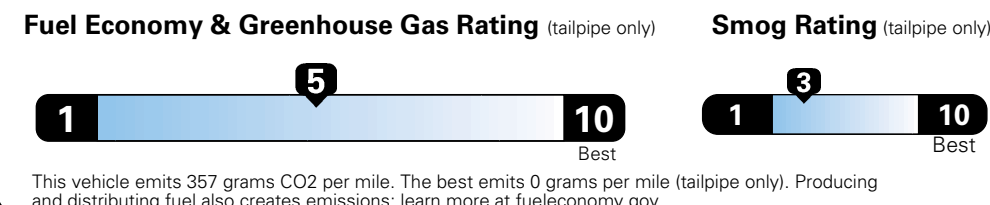

## Fuel Economy and Environment

**E85 Flexible Fuel Vehicle  
 Gasoline-Ethanol (E85)**

**You spend \$500**  
 in fuel costs over 5 years compared to the average new vehicle.

**Annual fuel cost \$1,450**

Actual results will vary for many reasons, including driving conditions and how you drive and maintain your vehicle. The average new vehicle gets 27 MPG and cost \$6,750 to fuel over 5 years. Cost estimates are based on 15,000 miles per year at \$2.40 per gallon. This is a dual fueled automobile. MPGe is miles per gasoline gallon equivalent. Vehicle emissions are a significant cause of climate change and smog.