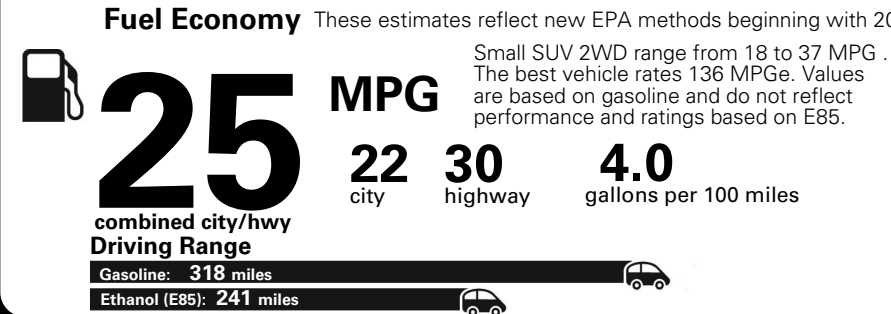

MANUFACTURER'S SUGGESTED RETAIL PRICE OF THIS MODEL INCLUDING DEALER PREPARATION

Base Price: \$22,095

JEOP RENEGADE LATITUDE 4X2
Exterior Color: Alpine White Exterior Paint
Interior Color: Black Interior Colors
Interior: Premium Cloth Bucket Seats
Engine: 2.4-Liter I4 MultiAir® Engine
Transmission: 9-Speed 948TE Automatic Transmission
STANDARD EQUIPMENT (UNLESS REPLACED BY OPTIONAL EQUIPMENT)

For more information visit: www.jeep.com
 or call 1-877-IAM-JEEP

FCA US LLC

Fuel Economy and Environment

**E85 Flexible Fuel Vehicle
 Gasoline-Ethanol (E85)**

You spend \$500
 in fuel costs over 5 years compared to the average new vehicle.