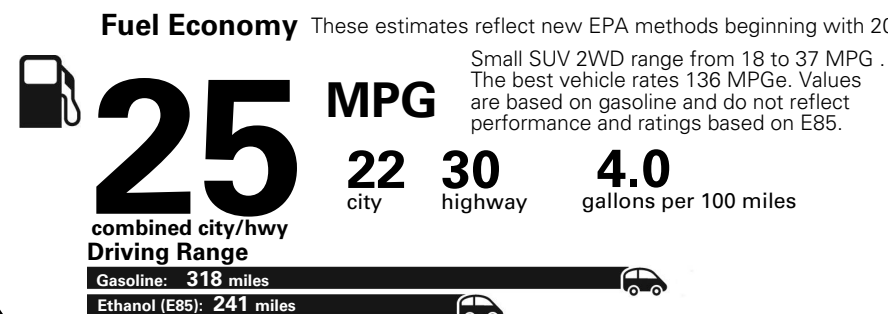

MANUFACTURER'S SUGGESTED RETAIL PRICE OF THIS MODEL INCLUDING DEALER PREPARATION

Base Price: \$22,095

JEOP RENEGADE LATITUDE 4X2
Exterior Color: Colorado Red Exterior Paint
Interior Color: Black Interior Colors
Interior: Premium Cloth Bucket Seats
Engine: 2.4-Liter I4 MultiAir® Engine
Transmission: 9-Speed 948TE Automatic Transmission

For more information visit: www.jeep.com
 or call 1-877-IAM-JEEP

FCA US LLC

Fuel Economy and Environment

**Flexible Fuel Vehicle
 Gasoline-Ethanol (E85)**

**You spend
 \$500**
 in fuel costs
 over 5 years
 compared to the
 average new vehicle.