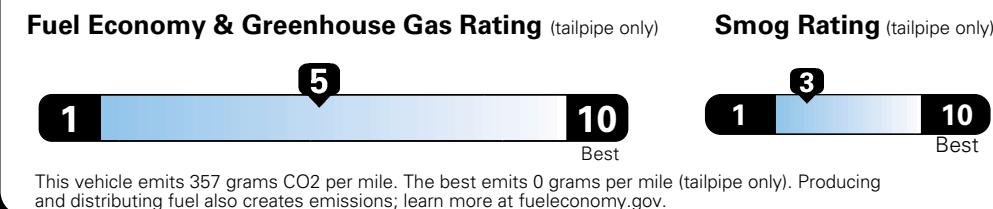

MANUFACTURER'S SUGGESTED RETAIL PRICE OF THIS MODEL INCLUDING DEALER PREPARATION

Base Price: \$22,095

JEOP RENEGADE LATITUDE 4X2
Exterior Color: Colorado Red Exterior Paint
Interior Color: Black Interior Colors
Interior: Premium Cloth Bucket Seats
Engine: 2.4-Liter I4 MultiAir® Engine
Transmission: 9-Speed 948TE Automatic Transmission

For more information visit: www.jeep.com
 or call 1-877-IAM-JEEP

FCA US LLC

Fuel Economy and Environment

**Flexible Fuel Vehicle
 Gasoline-Ethanol (E85)**

**You spend
 \$500**
 in fuel costs
 over 5 years
 compared to the
 average new vehicle.

**Annual fuel cost
 \$1,450**

Actual results will vary for many reasons, including driving conditions and how you drive and maintain your vehicle. The average new vehicle gets 27 MPG and cost \$6,750 to fuel over 5 years. Cost estimates are based on 15,000 miles per year at \$2.40 per gallon. This is a dual fueled automobile. MPGe is miles per gasoline gallon equivalent. Vehicle emissions are a significant cause of climate change and smog.