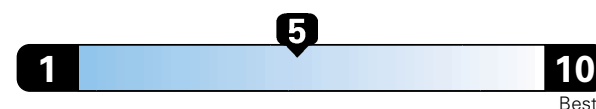

This vehicle emits 357 grams CO2 per mile. The best emits 0 grams per mile (tailpipe only). Producing and distributing fuel also creates emissions; learn more at fuelconomy.gov.

Smog Rating (tailpipe only)