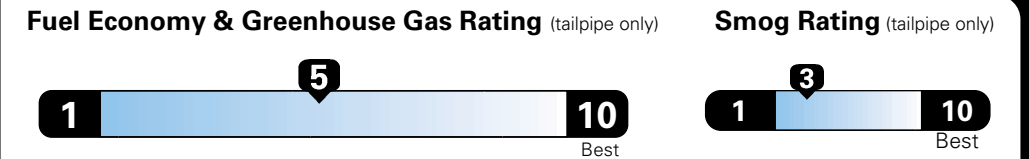

MANUFACTURER'S SUGGESTED RETAIL PRICE OF THIS MODEL INCLUDING DEALER PREPARATION

Base Price: \$22,095

JEEP RENEGADE LATITUDE 4X2
Exterior Color: Alpine White Exterior Paint
Interior Color: Black Interior Colors
Interior: Deluxe Cloth High-Back Bucket Seats
Engine: 2.4-Liter I4 MultiAir® Engine
Transmission: 9-Speed 948TE Automatic Transmission

Fuel Economy and Environment

**Flexible Fuel Vehicle
 Gasoline-Ethanol (E85)**

**You spend
 \$500
 in fuel costs
 over 5 years
 compared to the
 average new vehicle.**

**Annual fuel cost
 \$1,450**

Actual results will vary for many reasons, including driving conditions and how you drive and maintain your vehicle. The average new vehicle gets 27 MPG and cost \$6,750 to fuel over 5 years. Cost estimates are based on 15,000 miles per year at \$2.40 per gallon. This is a dual fueled automobile. MPGe is miles per gasoline gallon equivalent. Vehicle emissions are a significant cause of climate change and smog.