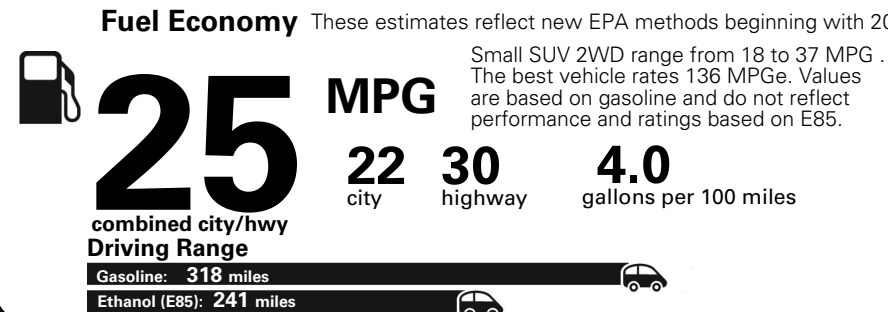

Fuel Economy and Environment

**Flexible Fuel Vehicle
 Gasoline-Ethanol (E85)**

**You spend
 \$500
 in fuel costs
 over 5 years
 compared to the
 average new vehicle.**

**Annual fuel cost
 \$1,450**

Actual results will vary for many reasons, including driving conditions and how you drive and maintain your vehicle. The average new vehicle gets 27 MPG and cost \$6,750 to fuel over 5 years. Cost estimates are based on 15,000 miles per year at \$2.40 per gallon. This is a dual fueled automobile. MPGe is miles per gasoline gallon equivalent. Vehicle emissions are a significant cause of climate change and smog.