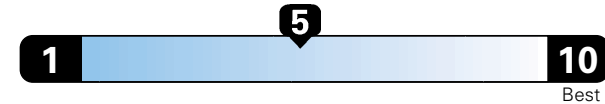

2018 MODEL YEAR

Jeep® RENEGADE LATITUDE FWD

For more information visit: www.jeep.com
or call 1-877-IAM-JEEP

FCA US LLC

THIS VEHICLE IS MANUFACTURED TO MEET SPECIFIC UNITED STATES REQUIREMENTS. THIS VEHICLE IS NOT MANUFACTURED FOR SALE OR REGISTRATION OUTSIDE OF THE UNITED STATES.

MANUFACTURER'S SUGGESTED RETAIL PRICE OF THIS MODEL INCLUDING DEALER PREPARATION

Base Price: $22,095

JEOP RENEGADE LATITUDE 4X2
Exterior Color: Black Exterior Paint
Interior Color: Black Interior Colors
Interior: Premium Cloth Bucket Seats
Engine: 2.4L I4 M-Air Engine
Transmission: 9-Speed 948TE Automatic Transmission

STANDARD EQUIPMENT (UNLESS REPLACED BY OPTIONAL EQUIPMENT)

FUNCTIONAL/SAFETY FEATURES

Advanced Multistage Front Airbags
Supplemental Side-Curtain Front and Rear Airbags
Supplemental Front Seat-Mounted Side Airbags
ParkView® Rear Back Up Camera
Keyless Go Push Button Start
Anti-Lock 4-Wheel Disc Brakes
Electric Park Brake
Electronic Stability Control
Electronic Roll Mitigation
All Speed Traction Control
Speed Control
Electric Power Steering
Capless Fuel Fill
Daytime Running Lamp System
Hill Start Assist
Tire Pressure Monitoring Display
Rear Window Wiper / Washer
Variable Intermittent Windshield Wipers

INTERIOR FEATURES