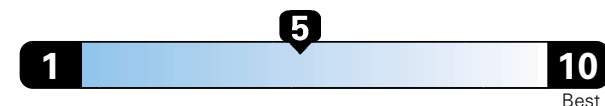

2018 MODEL YEAR

Jeep® RENEGADE LATITUDE FWD

For more information visit: www.jeep.com
or call 1-877-IAM-JEEP

FCA US LLC

THIS VEHICLE IS MANUFACTURED TO MEET SPECIFIC UNITED STATES REQUIREMENTS. THIS VEHICLE IS NOT MANUFACTURED FOR SALE OR REGISTRATION OUTSIDE OF THE UNITED STATES.

MANUFACTURER'S SUGGESTED RETAIL PRICE OF THIS MODEL INCLUDING DEALER PREPARATION

Base Price: $22,095

JEOP RENEGADE LATITUDE 4X2
Exterior Color: Granite Crystal Metallic Clear-Coat Exterior Paint
Interior Color: Black Interior Colors
Interior: Premium Cloth Bucket Seats
Engine: 2.4L I4 M-Air Engine
Transmission: 9-Speed 948TE Automatic Transmission
STANDARD EQUIPMENT (UNLESS REPLACED BY OPTIONAL EQUIPMENT)
FUNCTIONAL/SAFETY FEATURES

- Advanced Multistage Front Airbags
- Supplemental Side-Curtain Front and Rear Airbags
- Supplemental Front Seat-Mounted Side Airbags
- ParkView® Rear Back Up Camera
- Keyless Go Push Button Start
- Anti-Lock 4-Wheel Disc Brakes
- Electric Park Brake
- Electronic Stability Control
- Electronic Roll Mitigation
- All Speed Traction Control
- Speed Control
- Electric Power Steering
- Capless Fuel Fill
- Daytime Running Lamp System
- Hill Start Assist
- Tire Pressure Monitoring Display
- Rear Window Wiper / Washer
- Variable Intermittent Windshield Wipers

INTERIOR FEATURES