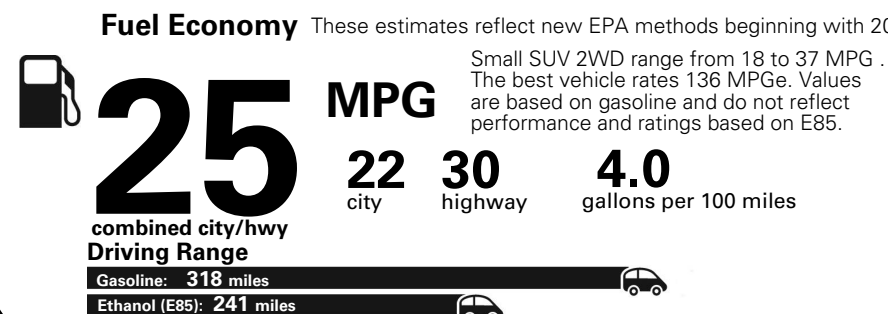

MANUFACTURER'S SUGGESTED RETAIL PRICE OF THIS MODEL INCLUDING DEALER PREPARATION

Base Price: \$22,095

JEEP RENEGADE LATITUDE 4X2
Exterior Color: Granite Crystal Metallic Clear-Coat Exterior Paint
Interior Color: Black Interior Colors
Interior: Premium Cloth Bucket Seats
Engine: 2.4-Liter I4 MultiAir[®] Engine
Transmission: 9-Speed 948TE Automatic Transmission

For more information visit: www.jeep.com
 or call 1-877-IAM-JEEP

FCA US LLC

Fuel Economy and Environment

**E85 Flexible Fuel Vehicle
 Gasoline-Ethanol (E85)**

**You spend
 \$500**
 in fuel costs
 over 5 years
 compared to the
 average new vehicle.